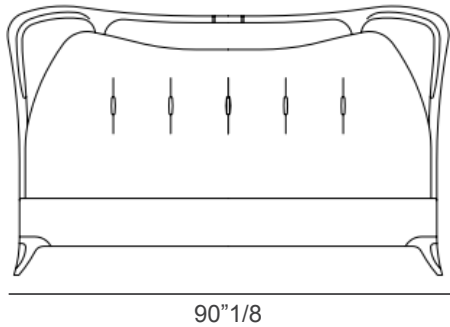

Headboard Detail & Bed Frame: Leather.

Sculptural Feet: Metal.

Headboard Detail

Crono

Dimensions

To fit American King size mattress 76"W x 80"D

Bed: 90"1/8W x 95"5/8D x 56"1/4H - *Cod. 2018-80, 2018-70*

Decorative cushions:

- A) 15"3/4W x 15"3/4H
- B) 17"3/4W x 17"3/4H
- C) 19"5/8W x 19"5/8H

- A) 15"3/4
- B) 17"3/4
- C) 19"5/8

- A) 15"3/4
- B) 17"3/4
- C) 19"5/8

Back cushion:

- A) 23"5/8W x 15"3/4H
- B) 31"1/2W x 19"5/8H

- A) 15"3/4
- B) 19"5/8

- A) 23"5/8
- B) 31"1/2

Lumbar cushion:

15"3/4W x 9"7/8H

9"7/8

15"3/4

Roll cushion:

37"3/8W x Ø7"