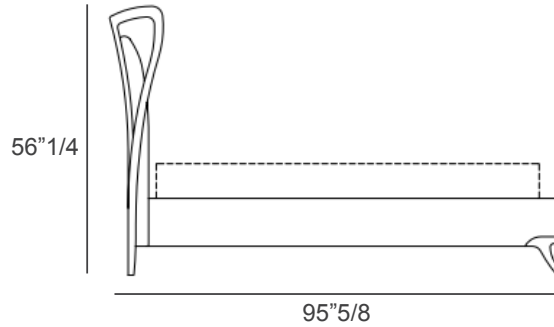

Headboard Detail & Bed Frame: Leather.

Sculptural Feet: Metal.

Headboard Detail

Crono

Dimensions

To fit American King size mattress 76"W x 80"D

Bed: 90"1/8W x 95"5/8D x 56"1/4H - *Cod. 2018-80, 2018-70*

Decorative cushions:

- A) 15"3/4W x 15"3/4H
- B) 17"3/4W x 17"3/4H
- C) 19"5/8W x 19"5/8H

- A) 15"3/4
- B) 17"3/4
- C) 19"5/8

- A) 15"3/4
- B) 17"3/4
- C) 19"5/8

Back cushion:

- A) 23"5/8W x 15"3/4H
- B) 31"1/2W x 19"5/8H

- A) 15"3/4
- B) 19"5/8

- A) 23"5/8
- B) 31"1/2

Lumbar cushion:

15"3/4W x 9"7/8H

9"7/8

15"3/4

Roll cushion:

37"3/8W x Ø7"