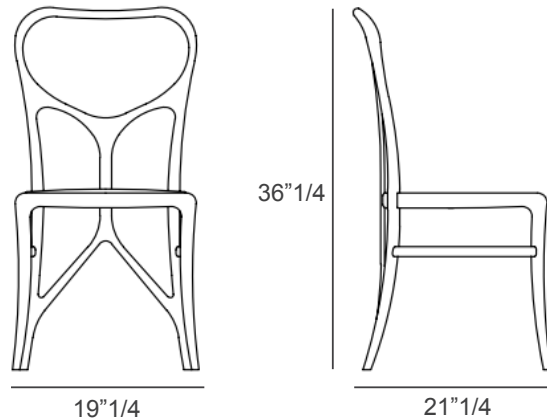

Febe

Description

This elegant chair is a tribute to the vibrancy of life, capturing movement, balance, and fluidity.

Simply unique in its design and lightness – there is an intersection of sinuous lines that beautifully define its shape.

This dynamic form invites a sense of harmony and expression, embodying the beauty of nature's ever-changing rhythm. A statement piece that transforms any space with elegance and energy.

Made in Italy.

Dimensions

19"1/4W x 21"1/4D x 36"1/4H - Cod. 2018-65, 2018-57

Finishes & Materials

Structure: Solid wood.

Cover: Fabric.