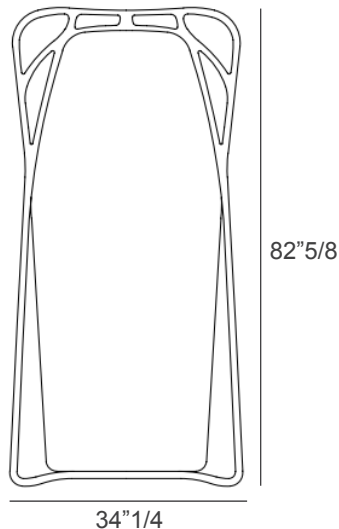

A statement piece that transforms any space with elegance and energy.

Made in Italy.

Dimensions

37"3/4W x 82"5/8H - Cod. 2019-36 - 2019-37

Finishes & Materials

Structure: Solid wood with Polished or Lacquered finish.