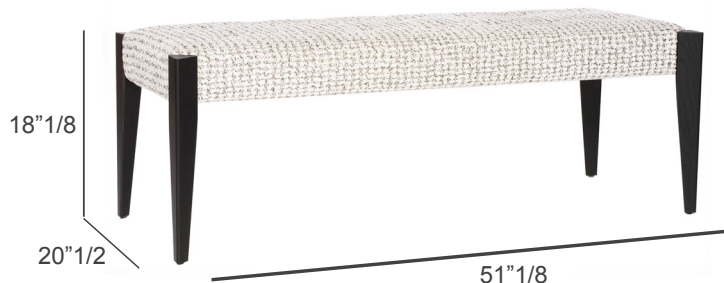

Frine

Design: Giovanni Luca Ferreri

Description

This high-end bench is part of an Italian luxury furniture line designed by architect Giovanni Luca Ferreri, evoking the true origins of Modernity. It embodies colors and narratives that reflect a rich figurative culture, inspired by the essence of the place and its people, paying homage to Hellenic art and culture, with subtle yet meaningful references. Made in Italy.

Dimensions

51"1/8W x 20"1/2D x 18"1/8H - *Cod. 2017-43*

Finishes & Materials

Upholstery: Fabric.

Legs: Ash wood with Polished finish.