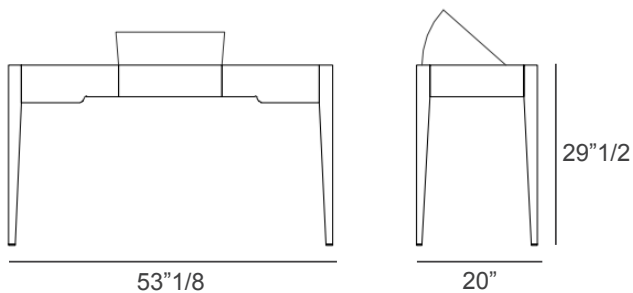

Dimensions

53"1/8W x 20"D x 29"1/2H - *Cod. 2017-33*

Finishes & Materials

Structure: Plywood veneered.

Top, Fronts & Legs: Ash wood with Polished finish.

Outer Flap Compartment: Lacquered.

Inner Flap Compartment: Maple.