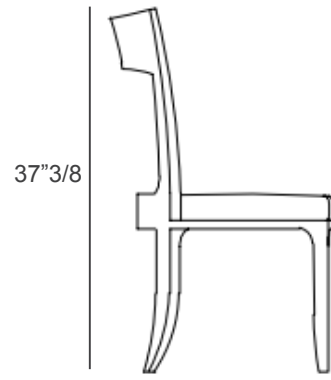

Refined and extremely comfortable, this elegant chair was inspired by classic design, being reinterpreted by BelMondo.

Made in Italy.

Dimensions

21"1/4W x 22"3/8D x 37"3/8H - Cod. 2018-32

21"1/4

37"3/8

22"3/8