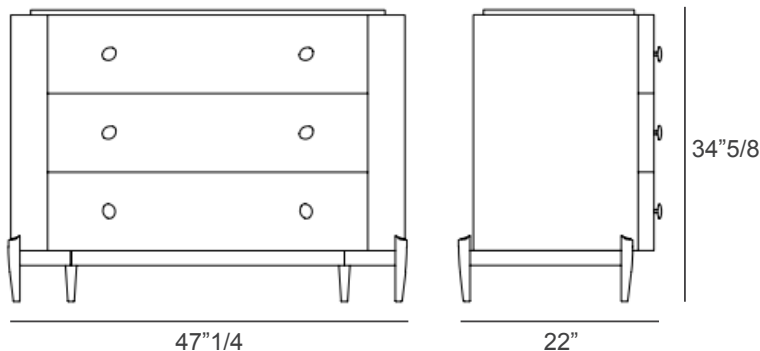

Lapeto

Description

This dresser features a simple, rounded shape that exudes elegance and sophistication. Designed as a versatile storage unit, it stands gracefully on four sculptural feet, adding a sense of lightness to its presence. With spacious drawers and refined details, this high-end dresser seamlessly combines functionality with artistic design. Available with or without Marble top. Made in Italy.

Dimensions

47"1/4W x 22"D x 34"5/8H - Cod. 2018-81, 2018-71, 2018-71PL

Finishes & Materials

Top: Marble or Wood.

Structure: Plywood veneered.

Sculptural Feet & Knobs: Metal.