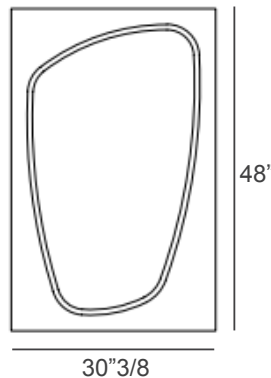

Lapeto

Description

This mirror showcases a bold yet elegant design, perfectly complementing the aesthetic of the collection.

Its rectangular frame encases an organically shaped surface, creating a striking contrast between structure and fluidity.

The sculptural depth of the frame adds dimension, making it more than just a functional piece—it's a true statement of style. Ideal for enhancing any space, this mirror blends artistic expression with timeless sophistication.

Made in Italy.

Dimensions

30"3/8W x 48"H - *Cod. 2018-72*

Finishes & Materials

Frame: Wood with Lacquered finish.