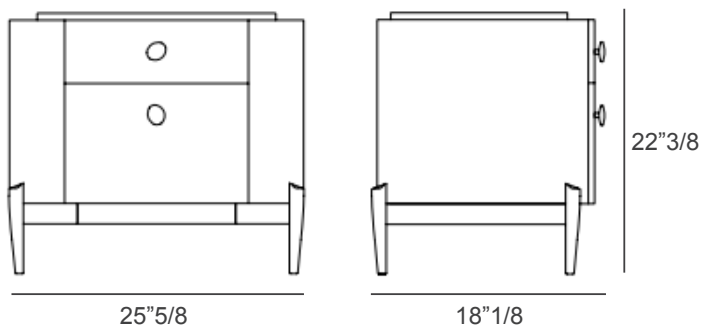

Lapeto

Description

This nightstand features a simple, rounded shape that exudes elegance and sophistication. Designed as a versatile storage unit, it stands gracefully on four sculpted feet, adding a sense of lightness to its presence. With spacious drawers and refined details, this high-end nightstand seamlessly combines functionality with artistic design. Available with or without Marble top. Made in Italy.

Dimensions

25"5/8W x 18"1/8D x 22"3/8H - *Cod. 2018-83, 2018-73, 2018-73PL*

Finishes & Materials

Top: Marble or Wood.

Structure: Plywood veneered.

Sculptural Feet & Knobs: Metal.