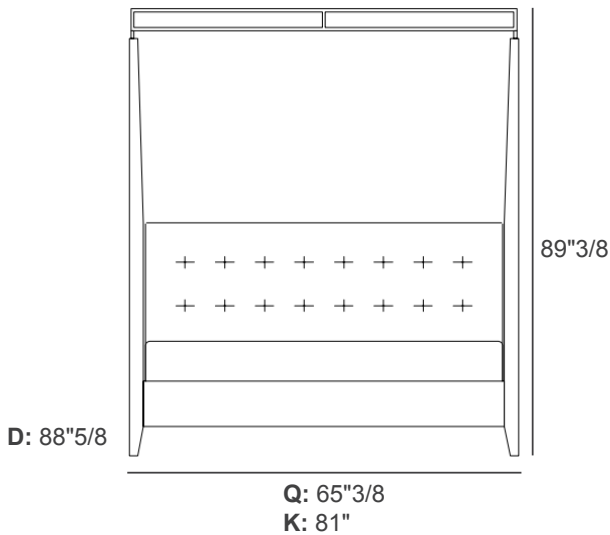

Finishes & Materials

Canopy Top: Metal.

Columns: Ash wood.

Headboard: Capitonné with jewel buttons, upholstered in Leather.

Levante

Dimensions

To fit American Queen size mattress 60"1/4W x 80"D

To fit American King size mattress 76"W x 80"D

Queen: 65"3/8W x 88"5/8D x 89"3/8H

King: 81"W x 88"5/8D x 89"3/8H

Decorative cushions:

- A) 15"3/4W x 15"3/4H
- B) 17"3/4W x 17"3/4H
- C) 19"5/8W x 19"5/8H

- A) 15"3/4
- B) 17"3/4
- C) 19"5/8

- A) 15"3/4
- B) 17"3/4
- C) 19"5/8

Lumbar cushion:

15"3/4W x 9"7/8H

9"7/8

15"3/4

Back cushion:

31"1/2W x 19"5/8H

19"5/8

31"1/2