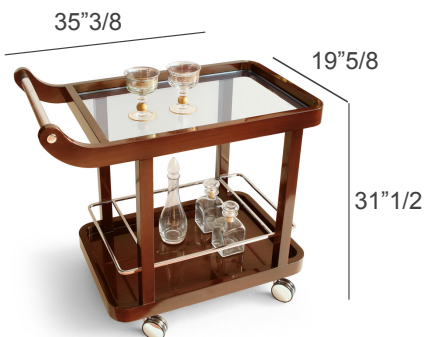

Lexington Avenue

Description

This Italian luxury trolley seamlessly blends functionality with refined design. Its elegant design offers ample space for serving or displaying items, while the integrated handle and wheels ensure effortless mobility. Thoughtful details, such as sleek metal accents and carefully crafted edges, make it a versatile yet stylish addition to any space. Made in Italy.

Dimensions

35"3/8W x 19"5/8D x 31"1/2H - Cod. 2016-29

Finishes & Materials

Top: Glass.

Structure: Solid walnut.

Handle & Elements: Metal.