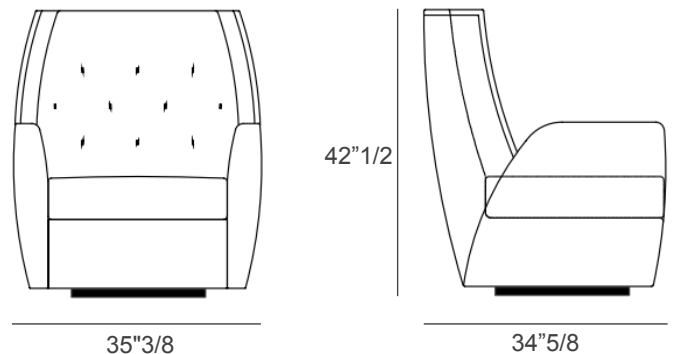

Dimensions

35"3/8W x 34"5/8D x 42"1/2H - Cod. 2018-02

Decorative cushions:

- A) 15"3/4W x 15"3/4H
- B) 17"3/4W x 17"3/4H
- C) 19"5/8W x 19"5/8H

Lumbar cushion:

15"3/4W x 9"7/8H

- A) 15"3/4
- B) 17"3/4
- C) 19"5/8

- A) 15"3/4
- B) 17"3/4
- C) 19"5/8

9"7/8

15"3/4

Finishes & Materials

Swivel Base: Lacquered.

Structure Upholstery: Fabric or leather.

Seat Upholstery: Fabric or leather.