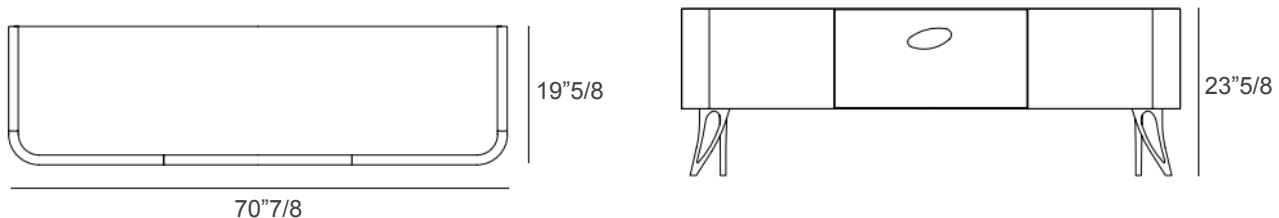

Pangea

Description

Experience elegance, right down to the last detail. The Pangea TV stand is a testament to meticulous craftsmanship and sophisticated design, where every element is carefully considered to create a seamless fusion of beauty and functionality. With an emphasis on precision and harmony, this TV stand embodies a sense of understated luxury, making it a striking yet versatile addition to contemporary and classic interiors. Made in Italy.

Dimensions

70"7/8W x 19"5/8D x 23"5/8H

Finishes & Materials

Top: Marble.

Structure: Veneer.

Feet & Internal Elements: Metal.