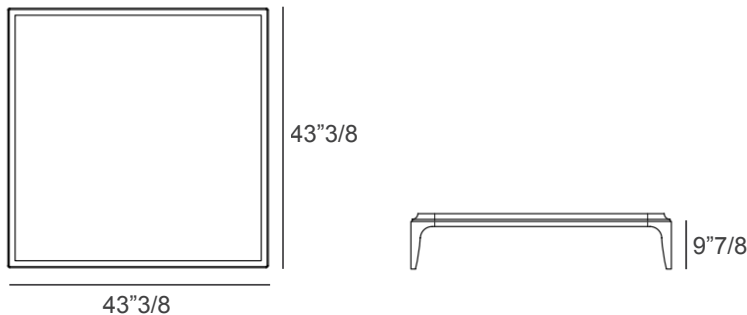

Pleiadi

Description

The Pleiadi coffee table embodies the essence of timeless elegance, blending refined craftsmanship with minimalist sophistication. Its expansive surface is enriched by delicate contours, evoking a sense of luxury. The table's clean lines and subtle curves lend it a graceful yet bold presence, making it a centerpiece in any living space. Designed for those who appreciate understated beauty, this version of Pleiadi is a statement of pure refinement and versatility. Made in Italy.

Dimensions

43"3/8W x 43"3/8D x 9"7/8H - Cod. 2018-04

Finishes & Materials

Top & Structure: Plywood veneered with Polished finish.