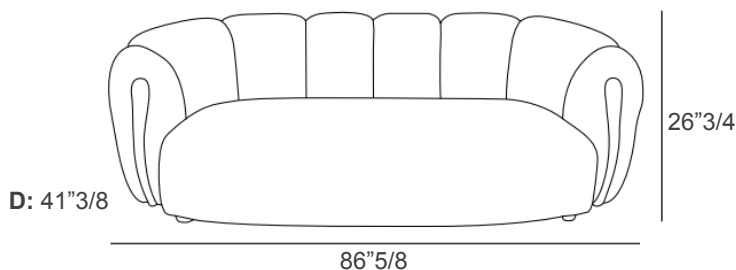

Decorative and lumbar cushions are available as optionals. Made in Italy.

Dimensions

86"5/8W x 41"3/8D x 26"3/4H- Cod. 2019-52

Decorative cushions:

- A) 15"3/4W x 15"3/4H
- B) 17"3/4W x 17"3/4H
- C) 19"5/8W x 19"5/8H

Lumbar cushion:

15"3/4W x 9"7/8H

- A) 15"3/4
- B) 17"3/4
- C) 19"5/8

- A) 15"3/4
- B) 17"3/4
- C) 19"5/8

9"7/8

15"3/4

Finishes & Materials

Front Inserts: Wood with Lacquered finish.