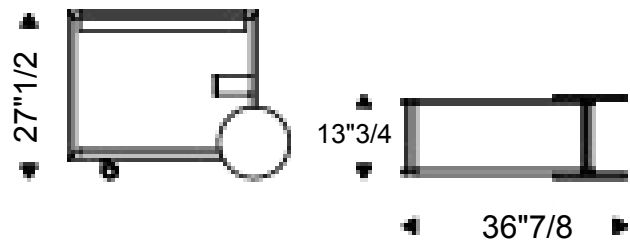

Brandy

Design: Studio Kronos

Description

Trolley bar with frame in graphite (GFM69) embossed lacquered steel. Tops in Canaletto walnut (NC) or burned oak (RB) wood. Made in Italy.

Dimensions

Size: 36"7/8W x 13"3/4D x 27"1/2H

Nido

Dimensions

Size A: Ø21"5/8 x 22"H

Size B: Ø19"1/4 x 19"1/4H

Size C: Ø39"3/8 x 16"1/2H

Size A

Size B

Size C