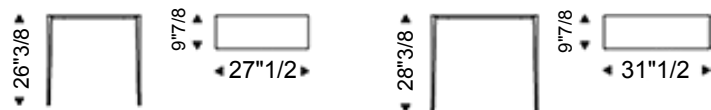

Etoile

Design: Giorgio Cattelan

Description

Pair of consoles in two heights, structure in Brushed Brass, Brushed Bronze or Brushed Grey lacquered steel and brass details. Made in Italy.

Dimensions

31"1/2 (Set of 2):

Large: 31"1/2W x 9"7/8D x 28"3/8H

Small: 27"1/2W x 9"7/8D x 26"3/8H

47"1/4 (Set of 2):

Large: 47"1/4W x 9"7/8D x 28"3/8H

Small: 43"3/8W x 9"7/8D x 26"3/8H