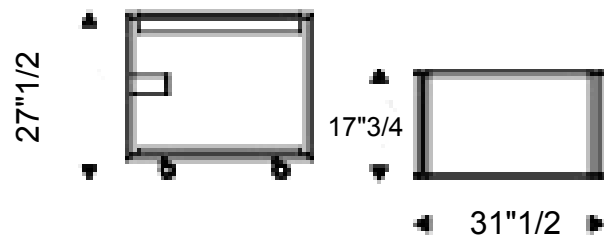

Mojito Wood

Design: Marino Burba

Description

Trolley bar with graphite (GFM69) embossed lacquered steel frame. Tops in Canaletto walnut (NC) wood. Made in Italy.

Dimensions

Size: 31"1/2W x 17"3/4D x 27"1/2H