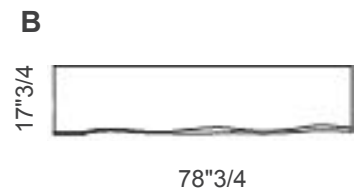

Rapa Nui

Design: Oriano Favaretto

Description

Console with legs in white or grey colored cement. Top in solid Canaletto walnut (NC), burned oak (RB) or natural oak (RN) with irregular edges. Made in Italy.

Dimensions

A: 63"W x 17"3/4D x 30"H

B: 78"3/4W x 17"3/4D x 30"H