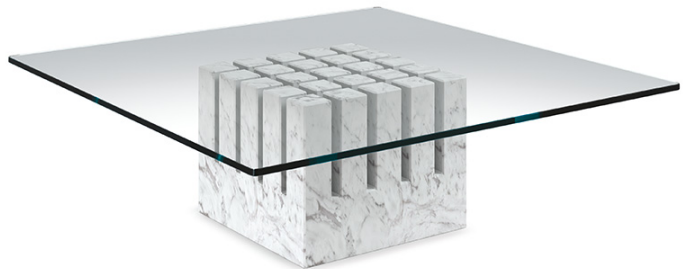

Scacco

Design: Philip Jackson

Description

Coffee table with white Carrara (BC) marble base.
Clear glass top.
Made in Italy.

Scacco

Dimensions

Square A: 39"3/8W x 39"3/8D x 12"5/8H

Square B: 47"1/4W x 47"1/4D x 12"5/8H

Rectangular: 51"1/8W x 27"1/2D x 12"5/8H