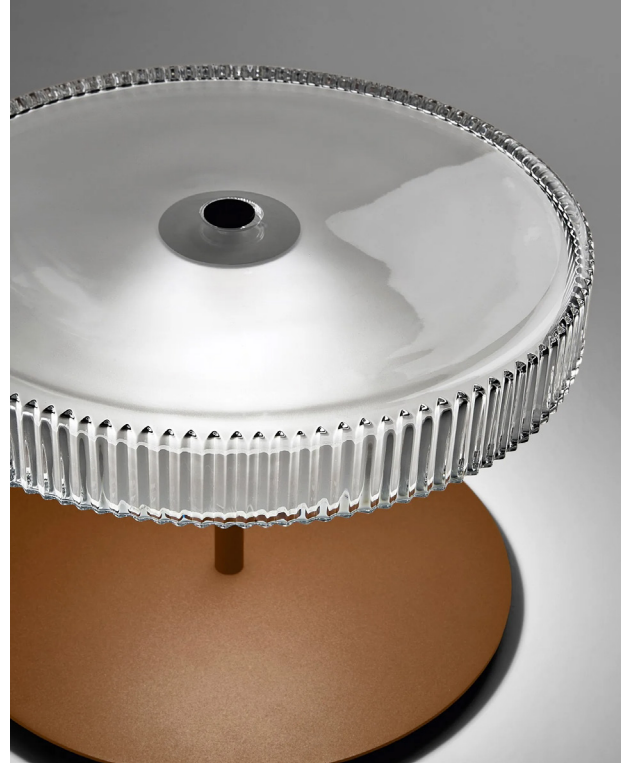

## Gilda

*Design: Roberta Vitadello*

### *Description*

Table lamp with diffuser in hand-carved transparent glass and satin methacrylate, offering a sophisticated play of light and texture. The structure and metal details are available in corten or in matt champagne finish. This elegant piece blends craftsmanship with modern design, making it an ideal addition to any space. Made in Italy.

#### **Light Source (110V):**

7,8W - 1000 lumen - 3000K - CRI>80

Standard dimming: UL PUSH

Integrated non-replaceable LED module

### *Dimensions*

**Size A:** Ø9"7/8 x 7"H

**Size B:** Ø14"1/8 x 9"H