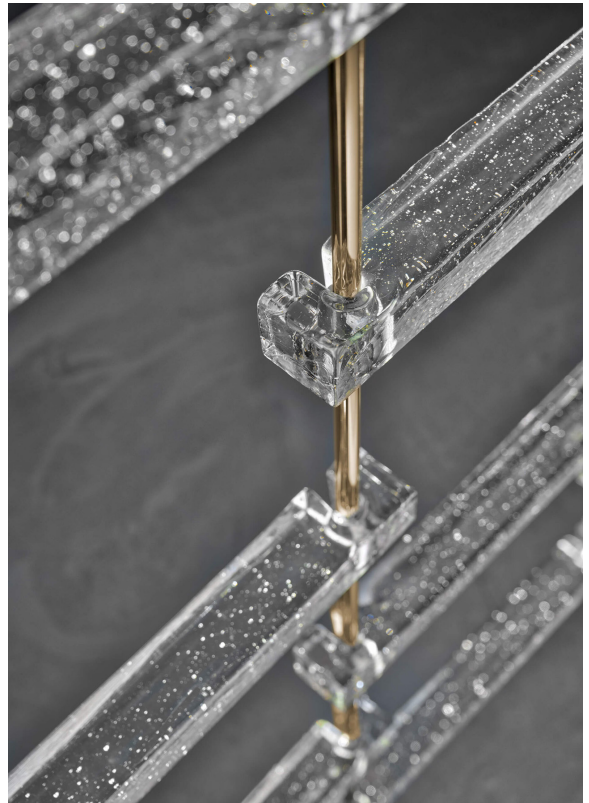

Piola

Design: Danilo De Rossi

Description

Ceiling lamp composed of cast glass bars with internal micro-bubbles, illuminated by LEDs. Metal structure with a light gold and chrome finish. The designer started with the concept of a luminous diaphragm. Like a refined veil with an architectural appearance, Piola displays all its decorative and illuminating power. Made in Italy. Made in Italy.

Light Source (110V):

- . Size A: 9W - 1000 lumen - 3000K - CRI>80
 - . Size B: 14W - 1700 lumen - 3000K - CRI>80
 - . Size C: 20w - 2400 lumen - 3000K - CRI>80
- Integrated non-replaceable LED module

Piola

Dimensions

Size A: 51"1/8W x 2"D x 85"5/8H

Size B: 78"3/4W x 2"D x 85"5/8H

Size C: 110"1/4W x 2"D x 85"5/8H