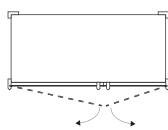

Bay

Dimensions

Size A: 26"3/8W x 19"5/8D x 70"7/8H

Size B: 41"3/8W x 19"5/8D x 70"7/8H

26"3/8

19"5/8

70"7/8

26"3/8

19"5/8

70"7/8

26"3/8

19"5/8

70"7/8

Optional drawer
for model A.3 & B.3

41"3/8

19"5/8

70"7/8

Model B.2

41"3/8

19"5/8

70"7/8

41"3/8

19"5/8

70"7/8