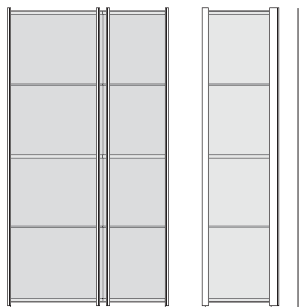

Bay

Dimensions

Size A: 26"3/8W x 19"5/8D x 70"7/8H

Size B: 41"3/8W x 19"5/8D x 70"7/8H

26"3/8

19"5/8

70"7/8

26"3/8

19"5/8

70"7/8

26"3/8

19"5/8

70"7/8

Optional drawer
for model A.3 & B.3

41"3/8

19"5/8

70"7/8

41"3/8

19"5/8

70"7/8

41"3/8

19"5/8

70"7/8