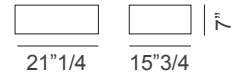

Model A.2 / B.2: With one/two wooden + glass door/s.

Model A.3 / B.3: With one/two wooden + glass door/s with front/s made of thin vertical wooden slats.

Bay

Dimensions

Size A: 26"3/8W x 19"5/8D x 70"7/8H

Size B: 41"3/8W x 19"5/8D x 70"7/8H

Model A.1

26"3/8

19"5/8

70"7/8

Model A.2

26"3/8

19"5/8

70"7/8

Model A.3

26"3/8

19"5/8

70"7/8

Optional drawer
for model A.3 & B.3

Model B.1

41"3/8