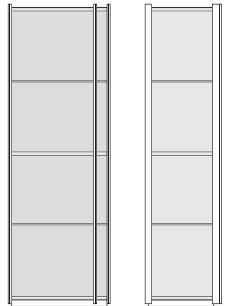

The solid wood structure with transparent glass makes Bay the showcase par excellence, configurable according to needs. A display cabinet with one or two doors*, open or with fronts made of thin vertical wooden slats. Ideal both for the modern living room and for more modern and contemporary environments. Made in Italy.

Model A.2 / B.2: With one/two wooden + glass door/s.

Model A.3 / B.3: With one/two wooden + glass door/s with front/s made of thin vertical wooden slats.

Bay

Dimensions

Size A: 26"3/8W x 19"5/8D x 70"7/8H

Size B: 41"3/8W x 19"5/8D x 70"7/8H

Model A.1

26"3/8

19"5/8

70"7/8

Model A.2

26"3/8

19"5/8

70"7/8

Model A.3

26"3/8

19"5/8

70"7/8

Optional drawer
for model A.3 & B.3

Model B.1

41"3/8