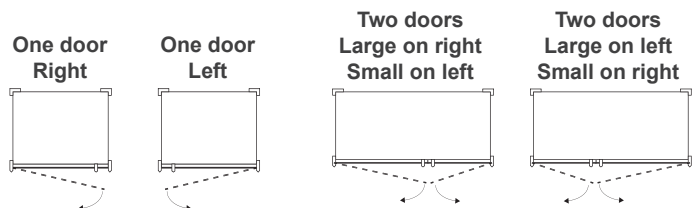

Bay

Design: Ervas Basilio Girardi

Description

Showcase with structure in solid ash or Canaletto walnut. Clear or smoke glass. Optional matt lacquered drawer. This elegant piece of furniture features a refined design, for classic or modern style living rooms. Available in different layouts and finishes.

The solid wood structure with transparent glass makes Bay the showcase par excellence, configurable according to needs. A display cabinet with one or two doors*, open or with fronts made of thin vertical wooden slats. Ideal both for the modern living room and for more modern and contemporary environments. Made in Italy.

*On the one door models you can choose the opening direction (left or right). On the two doors models you can choose the position of the large and small doors (left or right).

Available models:

Model A.1 / B.1: Without door/s.

Model A.2 / B.2: With one/two wooden + glass door/s.

Model A.3 / B.3: With one/two wooden + glass door/s with front/s made of thin vertical wooden slats.

Bay

Dimensions

Size A: 26"3/8W x 19"5/8D x 70"7/8H