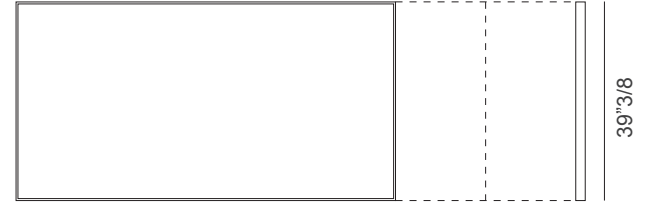

The elegant base is an exercise in formal purity and subtractive design: the four solid ash wood legs are aligned with the four external corners of the table and support the thin top, available in veneered ash or in Cimento® (concrete). Aluminum telescopic mechanism with inner extensions veneered ash. Available in different sizes, Dominique adapts to any type of interior where quality and style reign. Made in Italy.

Dominique

Dimensions

Size A: 70"7/8W x 39"3/8D x 29"1/2H - Extends to: 90"1/2 - 110"1/4W

Size B: 78"3/4W x 39"3/8D x 29"1/2H - Extends to: 98"3/4 - 118"1/8W

Extension: 19"5/8W each one.

Size A

70"7/8

90"1/2 (70"7/8 + 19"5/8)

110"1/4 (70"7/8 + 19"5/8 + 19"5/8)

Size B

78"3/4

98"3/8 (78"3/4 + 19"5/8)

118"1/8 (78"3/4 + 19"5/8 + 19"5/8)