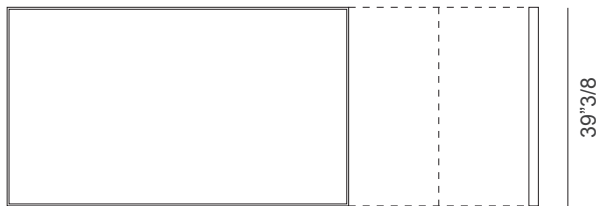

Dominique

Dimensions

Size A: 70"7/8W x 39"3/8D x 29"1/2H - Extends to: 90"1/2 - 110"1/4W

Size B: 78"3/4W x 39"3/8D x 29"1/2H - Extends to: 98"3/4 - 118"1/8W

Extension: 19"5/8W each one.

Size A

70"7/8

90"1/2 (70"7/8 + 19"5/8)

110"1/4 (70"7/8 + 19"5/8 + 19"5/8)

Size B

78"3/4

98"3/8 (78"3/4 + 19"5/8)

118"1/8 (78"3/4 + 19"5/8 + 19"5/8)