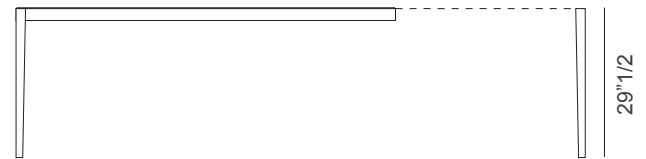

The elegant base is an exercise in formal purity and subtractive design: the four solid ash wood legs are aligned with the four external corners of the table and support the thin top, available in veneered ash or in Cimento® (concrete). Aluminum telescopic mechanism with inner extensions veneered ash. Available in different sizes, Dominique adapts to any type of interior where quality and style reign. Made in Italy.

Dominique

Dimensions

Size A: 70"7/8W x 39"3/8D x 29"1/2H - Extends to: 90"1/2 - 110"1/4W

Size B: 78"3/4W x 39"3/8D x 29"1/2H - Extends to: 98"3/4 - 118"1/8W

Extension: 19"5/8W each one.

Size A

70"7/8

90"1/2 (70"7/8 + 19"5/8)

110"1/4 (70"7/8 + 19"5/8 + 19"5/8)

Size B

78"3/4

98"3/8 (78"3/4 + 19"5/8)

118"1/8 (78"3/4 + 19"5/8 + 19"5/8)