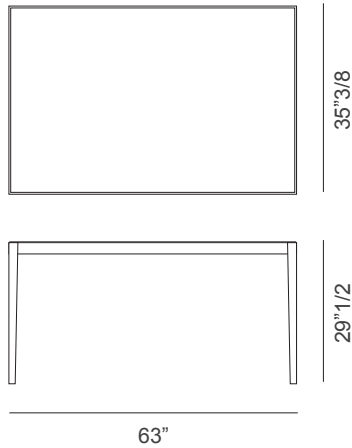

## *Description*

Fixed dining table with solid ash wood structure. The simplicity of its lines and its perfectly balanced proportions make Dominique the archetype of the table.

The elegant base is an exercise in formal purity and subtractive design: the four solid ash legs are aligned with the four external corners of the table and support the thin top, available in veneered ash, in Cimento® (concrete), in Laminam® (ceramic with marble effect) or in polished natural marble. Available in different sizes, Dominique adapts to any type of interior where quality and style reign. Made in Italy.

## Dominique

---

### *Dimensions*

**Size A:** 63"W x 35"3/8D x 29"1/2H

**Size B:** 70"7/8W x 39"3/8D x 29"1/2H

**Size C:** 78"3/4W x 39"3/8D x 29"1/2H

Size A

Size B

Size C