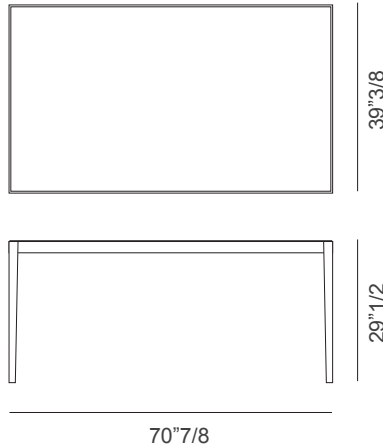

## *Description*

Fixed dining table with solid ash wood structure. The simplicity of its lines and its perfectly balanced proportions make Dominique the archetype of the table.

The elegant base is an exercise in formal purity and subtractive design: the four solid ash legs are aligned with the four external corners of the table and support the thin top, available in veneered ash, in Cimento® (concrete), in Laminam® (ceramic with marble effect) or in polished natural marble. Available in different sizes, Dominique adapts to any type of interior where quality and style reign. Made in Italy.

### *Dimensions*

**Size A:** 63"W x 35"3/8D x 29"1/2H

**Size B:** 70"7/8W x 39"3/8D x 29"1/2H

**Size C:** 78"3/4W x 39"3/8D x 29"1/2H

Size A

Size B

Size C