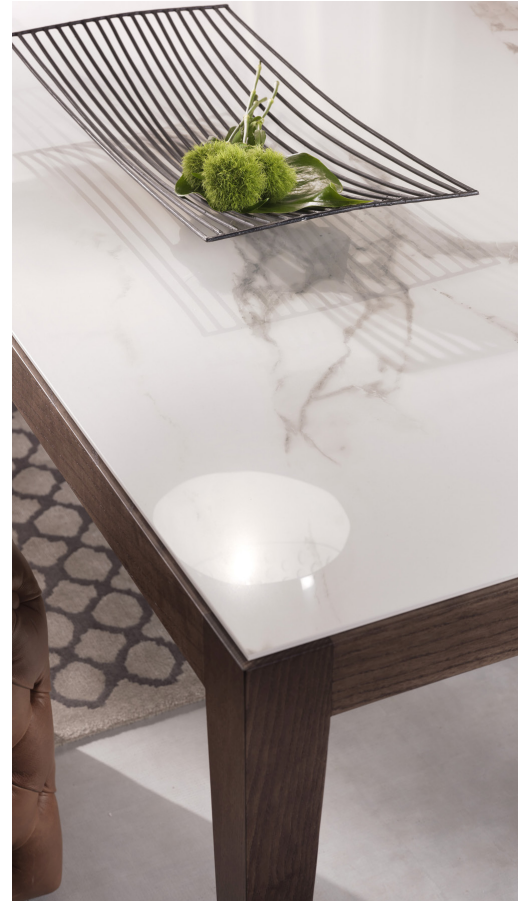

# Dominique

*Design: Cesare Arosio & Beatrice Fanchini*

## *Description*

Fixed dining table with solid ash wood structure. The simplicity of its lines and its perfectly balanced proportions make Dominique the archetype of the table.

The elegant base is an exercise in formal purity and subtractive design: the four solid ash legs are aligned with the four external corners of the table and support the thin top, available in veneered ash, in Cimento® (concrete), in Laminam® (ceramic with marble effect) or in polished natural marble. Available in different sizes, Dominique adapts to any type of interior where quality and style reign. Made in Italy.

### *Dimensions*

**Size A:** 63"W x 35"3/8D x 29"1/2H

**Size B:** 70"7/8W x 39"3/8D x 29"1/2H

**Size C:** 78"3/4W x 39"3/8D x 29"1/2H

Size A

Size B

Size C