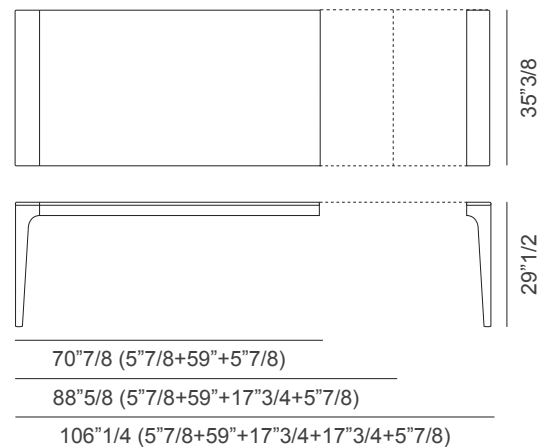

Fashion

Design: Norberto Delfinetti & Monica Bernasconi

Description

Extendable dining table with wooden structure in solid ash. Top in wood veneered ash with aluminum telescopic mechanism with inner extensions veneered ash.

A designer table with essential lines that reinterprets elementary geometry into a refined and elegant product. Its shapes are light and simple, while the skillfully crafted solid ash provides ideal stability. This table perfectly embodies the elegance of simplicity. Made in Italy.

Dimensions

70"7/8W x 35"3/8D x 29"1/2H
Extends to 88"5/8 - 106"1/4W

Extension: 17"3/4W each one.