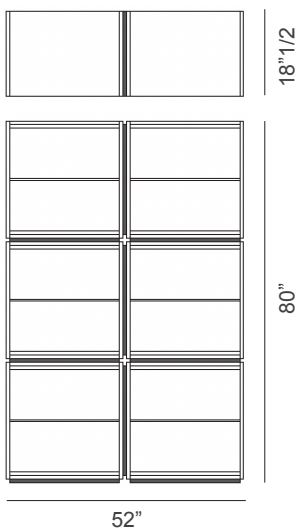

Mesh

Design: Gabriele Cappelletti

Description

Modular cupboard composed of veneered Canaletto walnut or ash containers and black spacers. Solid Canaletto walnut doors with glass and shelves in clear, or transparent bronze glass. Veneered Canaletto walnut or ash top. On request, LED lighting.

Mesh

Compositions

Composition A: 25"5/8W x 18"1/2D x 80"H

Composition B: 78"3/4W x 18"1/2D x 28"H

Composition C: 78"3/4W x 18"1/2D x 80"H

Composition D: 52"W x 18"1/2D x 80"H

Composition E: 78"3/4W x 18"1/2D x 54"3/4H

Composition F: 78"3/4W x 18"1/2D x 80"H

Composition A

Composition B

Composition C

Composition D

Composition E

Composition F