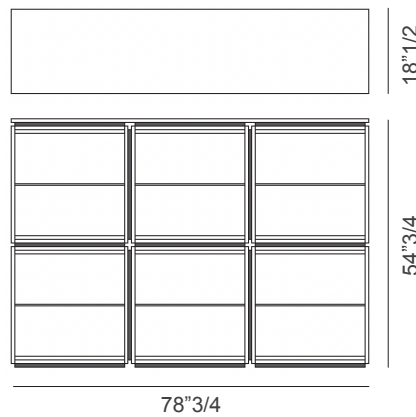

Mesh

Compositions

Composition A: 25"5/8W x 18"1/2D x 80"H

Composition B: 78"3/4W x 18"1/2D x 28"H

Composition C: 78"3/4W x 18"1/2D x 80"H

Composition D: 52"W x 18"1/2D x 80"H

Composition E: 78"3/4W x 18"1/2D x 54"3/4H

Composition F: 78"3/4W x 18"1/2D x 80"H

Composition A

Composition B

Composition C

Composition D

Composition E

Composition F