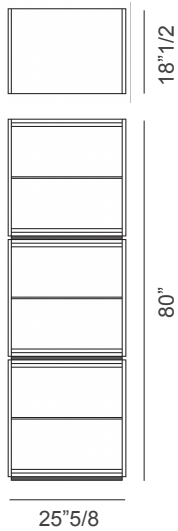

Mesh

Design: Gabriele Cappelletti

Description

Modular cupboard composed of veneered Canaletto walnut or ash containers and black spacers. Solid Canaletto walnut doors with glass and shelves in clear, or transparent bronze glass. Veneered Canaletto walnut or ash top. On request, LED lighting.

Mesh

Compositions

Composition A: 25"5/8W x 18"1/2D x 80"H

Composition B: 78"3/4W x 18"1/2D x 28"H

Composition C: 78"3/4W x 18"1/2D x 80"H

Composition D: 52"W x 18"1/2D x 80"H

Composition E: 78"3/4W x 18"1/2D x 54"3/4H

Composition F: 78"3/4W x 18"1/2D x 80"H

Composition A

Composition B

Composition C

Composition D

Composition E

Composition F