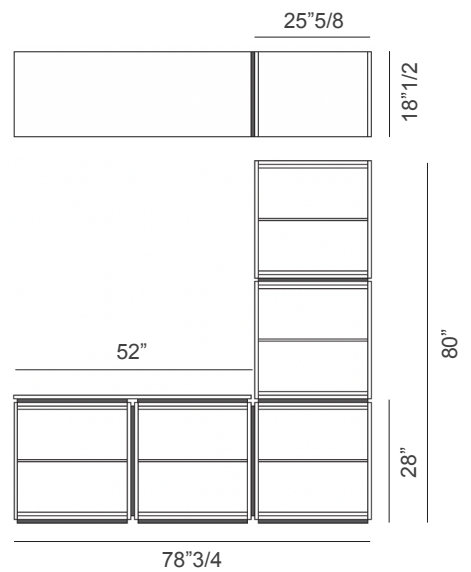

Mesh

Compositions

Composition A: 25"5/8W x 18"1/2D x 80"H

Composition B: 78"3/4W x 18"1/2D x 28"H

Composition C: 78"3/4W x 18"1/2D x 80"H

Composition D: 52"W x 18"1/2D x 80"H

Composition E: 78"3/4W x 18"1/2D x 54"3/4H

Composition F: 78"3/4W x 18"1/2D x 80"H

Composition A

Composition B

Composition C

Composition D

Composition E

Composition F