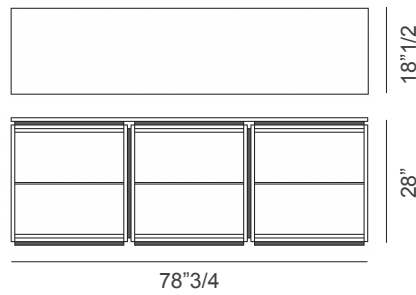

Mesh

Compositions

Composition A: 25"5/8W x 18"1/2D x 80"H

Composition B: 78"3/4W x 18"1/2D x 28"H

Composition C: 78"3/4W x 18"1/2D x 80"H

Composition D: 52"W x 18"1/2D x 80"H

Composition E: 78"3/4W x 18"1/2D x 54"3/4H

Composition F: 78"3/4W x 18"1/2D x 80"H

Composition A

Composition B

Composition C

Composition D

Composition E

Composition F