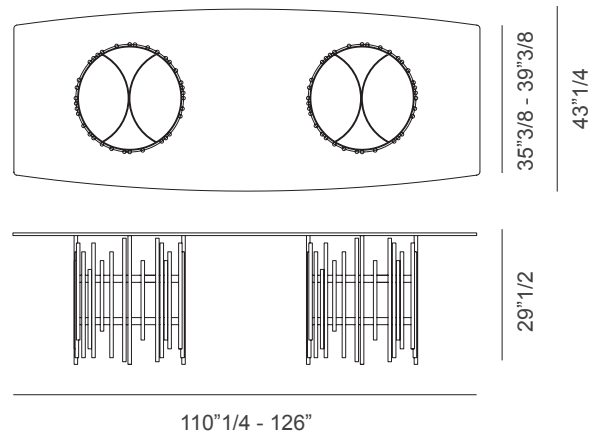

### Dimensions

**Size A:** 78"3/4W x 43"1/4D x 29"1/2H

**Size B:** 94"1/2W x 43"1/4D x 29"1/2H

**Size C:** 110"1/4W x 43"1/4D x 29"1/2H

**Size D:** 126"W x 43"1/4D x 29"1/2H

### Dimensions (cont.)

Top in glass

Top in glass

Top in wood / marble

Top in wood / marble