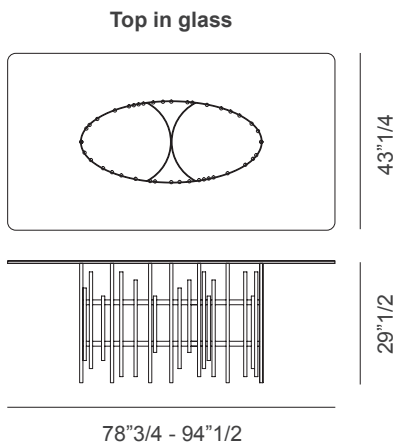

Available in different sizes with one or two bases supporting the rectangular or barrel top offered in veneered wood (1"1/8 th.), in tempered glass (3/8" th. or 1/2" th.) with electro-welded supports or in polished natural marble (3/4"th.). A sophisticated dining table, ideal for environments that require impeccable taste and elegance. Made in Italy.

## Tube

### Dimensions

**Size A:** 78"3/4W x 43"1/4D x 29"1/2H

**Size B:** 94"1/2W x 43"1/4D x 29"1/2H

**Size C:** 110"1/4W x 43"1/4D x 29"1/2H

**Size D:** 126"W x 43"1/4D x 29"1/2H

### Dimensions (cont.)

Top in glass

Top in glass

Top in wood / marble

Top in wood / marble