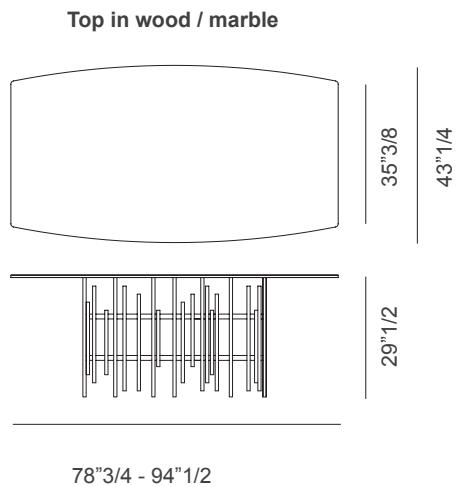

Available in different sizes with one or two bases supporting the rectangular or barrel top offered in veneered wood (1"1/8 th.), in tempered glass (3/8" th. or 1/2" th.) with electro-welded supports or in polished natural marble (3/4"th.). A sophisticated dining table, ideal for environments that require impeccable taste and elegance. Made in Italy.

## Tube

### Dimensions

**Size A:** 78"3/4W x 43"1/4D x 29"1/2H

**Size B:** 94"1/2W x 43"1/4D x 29"1/2H

**Size C:** 110"1/4W x 43"1/4D x 29"1/2H

**Size D:** 126"W x 43"1/4D x 29"1/2H

### Dimensions (cont.)

Top in glass

Top in glass

Top in wood / marble

Top in wood / marble