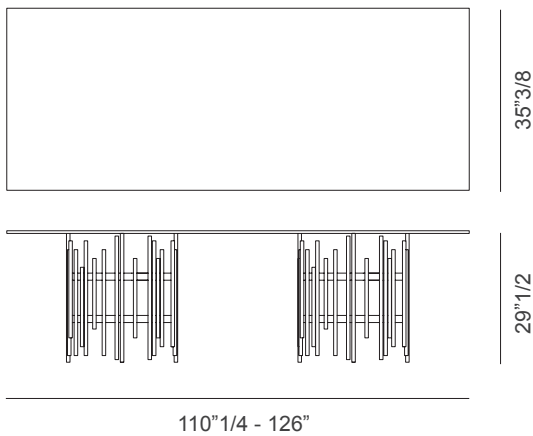

### Dimensions

**Size A:** 78"3/4W x 43"1/4D x 29"1/2H

**Size B:** 94"1/2W x 43"1/4D x 29"1/2H

**Size C:** 110"1/4W x 43"1/4D x 29"1/2H

**Size D:** 126"W x 43"1/4D x 29"1/2H

### Dimensions (cont.)

Top in glass

Top in glass

Top in wood / marble

Top in wood / marble