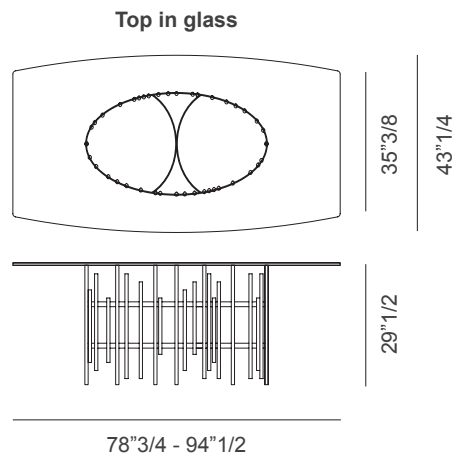

Available in different sizes with one or two bases supporting the rectangular or barrel top offered in veneered wood (1"1/8 th.), in tempered glass (3/8" th. or 1/2" th.) with electro-welded supports or in polished natural marble (3/4"th.). A sophisticated dining table, ideal for environments that require impeccable taste and elegance. Made in Italy.

## Tube

### Dimensions

**Size A:** 78"3/4W x 43"1/4D x 29"1/2H

**Size B:** 94"1/2W x 43"1/4D x 29"1/2H

**Size C:** 110"1/4W x 43"1/4D x 29"1/2H

**Size D:** 126"W x 43"1/4D x 29"1/2H

### Dimensions (cont.)

Top in glass

Top in glass

Top in wood / marble

Top in wood / marble