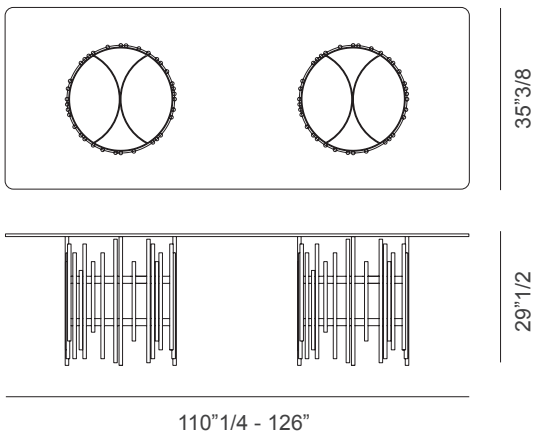

### Dimensions

**Size A:** 78"3/4W x 43"1/4D x 29"1/2H

**Size B:** 94"1/2W x 43"1/4D x 29"1/2H

**Size C:** 110"1/4W x 43"1/4D x 29"1/2H

**Size D:** 126"W x 43"1/4D x 29"1/2H

### Dimensions (cont.)

Top in glass

Top in glass

Top in wood / marble

Top in wood / marble