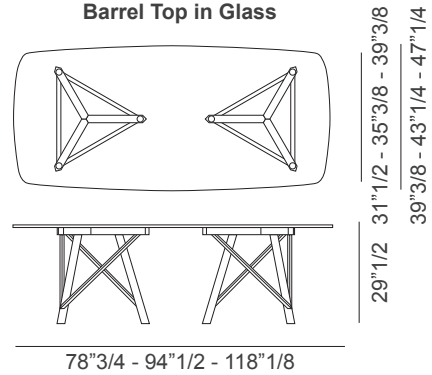

Barrel Top in Glass