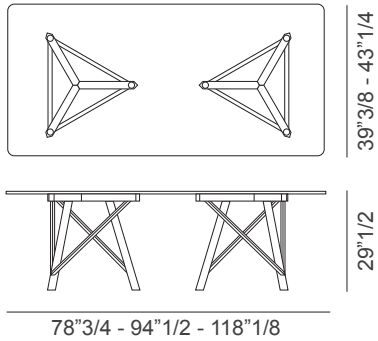

Zeus

Dimensions

Size A: 78"3/4W x 39"3/8D x 29"1/2H
Size B: 94"1/2W x 43"1/4D x 29"1/2H
Size C: 110"1/4W x 43"1/4D x 29"1/2H

Size D: 118"1/8W x 43"1/4D x 29"1/2H
Size E: 110"1/4W x 47"1/4D x 29"1/2H
Size F: 118"1/8W x 47"1/4D x 29"1/2H

Rectangular Top in Glass