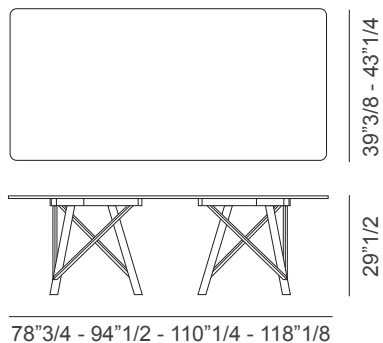

Rectangular Top in wood / marble