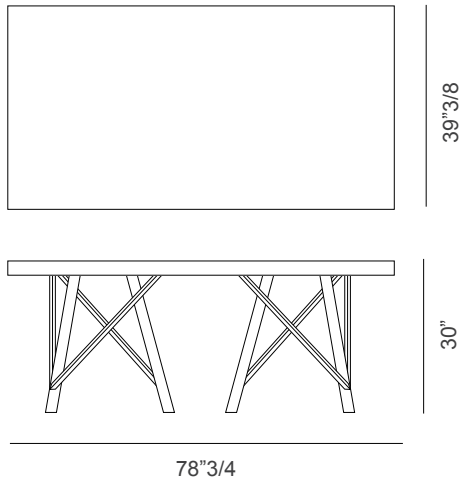

The legs are a proportionate weave of solid ash or Canaletto walnut planks, which guarantee stability and solidity, making the structure unmistakably unique. Available in different sizes with two bases supporting the rectangular top offered in veneered ash wood or Canaletto walnut, in lacquered glass, in Cimento® (concrete) or Laminam® (ceramic with marble effect). It adapts well to environments where refinement and elegance are required. Made in Italy.

Zeus

Dimensions

Size A: 78"3/4W x 39"3/8D x 30"H

Size B: 94"1/2W x 39"3/8D x 30"H

Size A

Size B