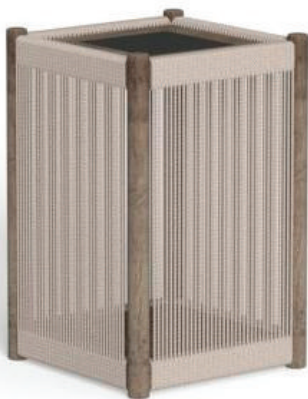

## ***Description***

The luxury Dolcevita Wood floor lamp able to adapt to any style. The elegant teak structure comes wrapped with premium braided rope. Made in Italy.

## ***Finishes and materials***

**Structure:** Teak.

**Cover:** Rope.

### Dimensions

**Size A:** 10"1/4W x 10"1/4D x 15"3/4H

**Size B:** 10"1/4W x 10"1/4D x 23"5/8H

Solar charging

Dimmable

Weather-resistant

Size A

Size B