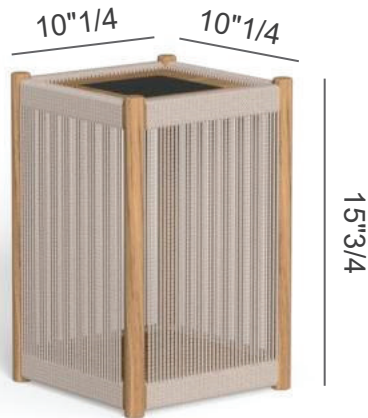

## ***Finishes and materials***

**Structure:** Teak.

**Cover:** Rope.

### Dimensions

**Size A:** 10"1/4W x 10"1/4D x 15"3/4H

**Size B:** 10"1/4W x 10"1/4D x 23"5/8H

Solar charging

Dimmable

Weather-resistant

Size A

Size B