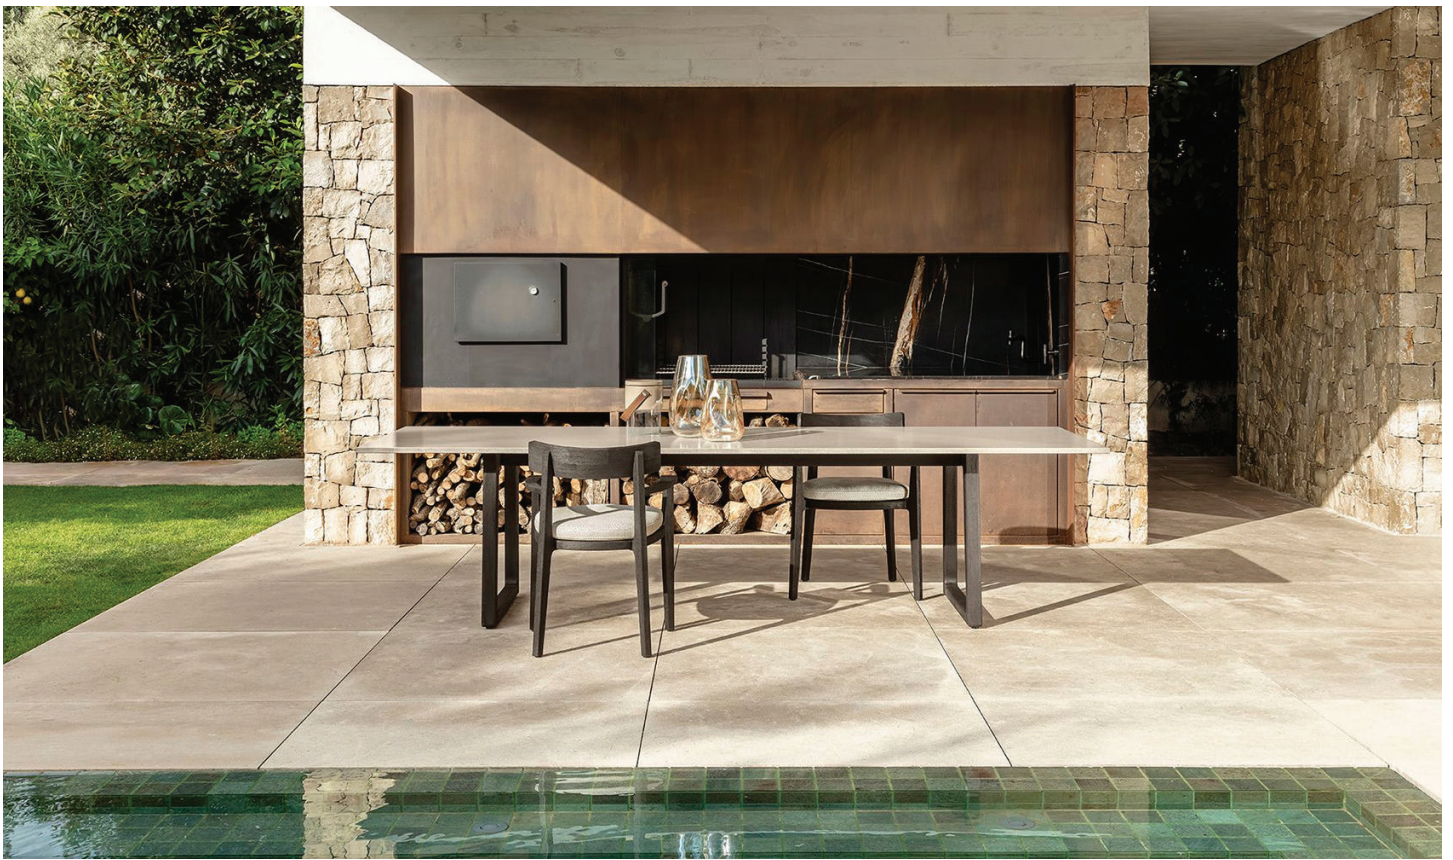

Ever

Design: Christophe Pillet

Description

The elegant Ever armchair comes in premium wood with the cover in luxury fabric. A comfortable piece of furniture able to adapt to any style. Made in Italy.

Finishes and materials

Structure: Wood.

Cover: Fabric.

Ever

Dimensions

23"5/8W x 20"1/2D x 31"7/8H

SH: 18"7/8

AH: 25"1/8

Weather-resistant