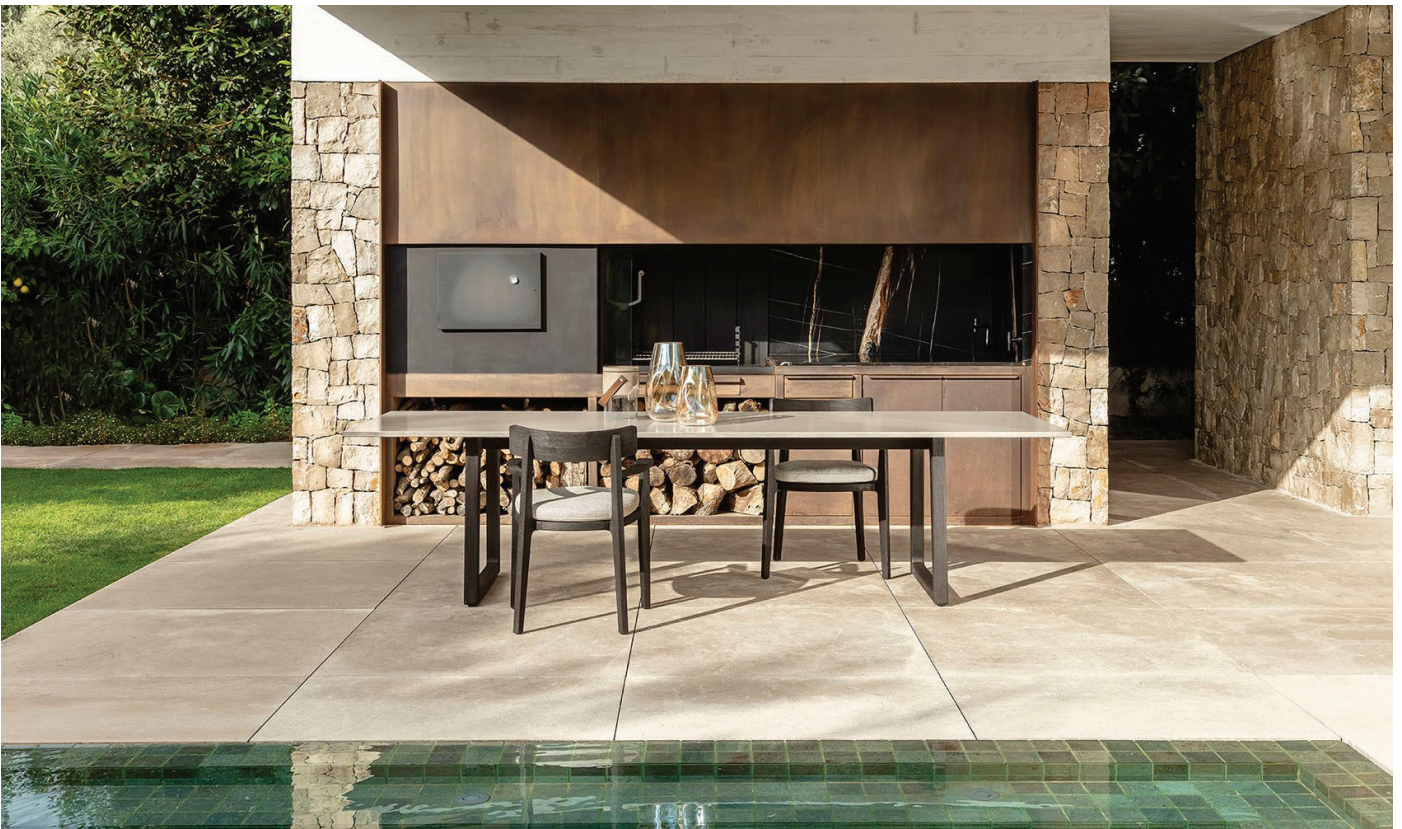

## ***Description***

The luxury Ever table is the expression of a simple and timeless elegance. It comes in premium wood with the top in fine gres or lava stone. Made in Italy.

## ***Finishes and materials***

**Structure:** Wood.

**Top:** Gres or Lava Stone.

**Ever**

## ***Dimensions***

**Round:**  $\text{Ø}35\frac{3}{8}$  x  $25\frac{5}{8}$ H

**Rectangular:**  $118\frac{1}{8}$ W x  $39\frac{3}{8}$ D x 30"H

Weather-resistant

Assembly needed