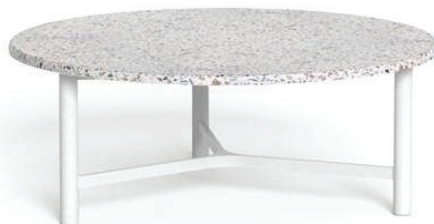

## ***Description***

The elegant Oliver coffee & side table able to adapt to any style. The high-end aluminum base supports a premium round terrazzo or teak top. Made in Italy.

## ***Finishes and materials***

**Structure:** Aluminum.

**Top:** Terrazzo or teak.

**Oliver**

Weather-resistant

## ***Dimensions***

**Size A:** Ø17"3/4 x 19"3/8H

**Size B:** Ø23"5/8 x 16"1/2H

**Size C:** Ø35"3/8 x 13"3/4H

**Size A**

Ø17"3/4

19"3/8

**Size B**

Ø23"5/8

16"1/2

**Size C**

Ø35"3/8

13"3/4