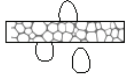

### Dimensions

76"3/4W x 39"3/8D x 28"3/4H

SH: 17"3/8

AH: 25"5/8

Weather-resistant

Quick dry foam