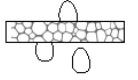

### Dimensions

36"5/8W x 30"3/8D x 28"3/4H

SH: 17"3/8

AH: 25"5/8

Weather-resistant

Quick dry foam