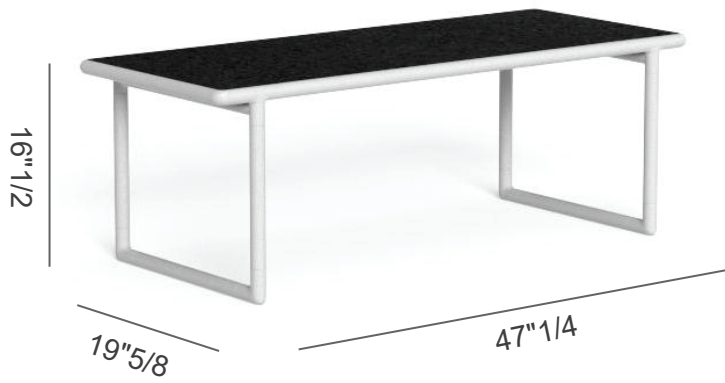

Tressé

Design: Carlo Colombo

Description

The luxury Tressé coffee table comes in premium metal with the top in high-end lava stone. Adaptable to any outdoor environment or living area. Made in Italy.

Finishes and materials

Structure: Aluminum.

Top: Lava Stone.

Tressé

Dimensions

Size A: 47"1/4W x 19"5/8D x 16"1/2H

Size B: 63"W x 35"3/8D x 11"7/8H

Weather-resistant

Assembly needed

Size A

Size B