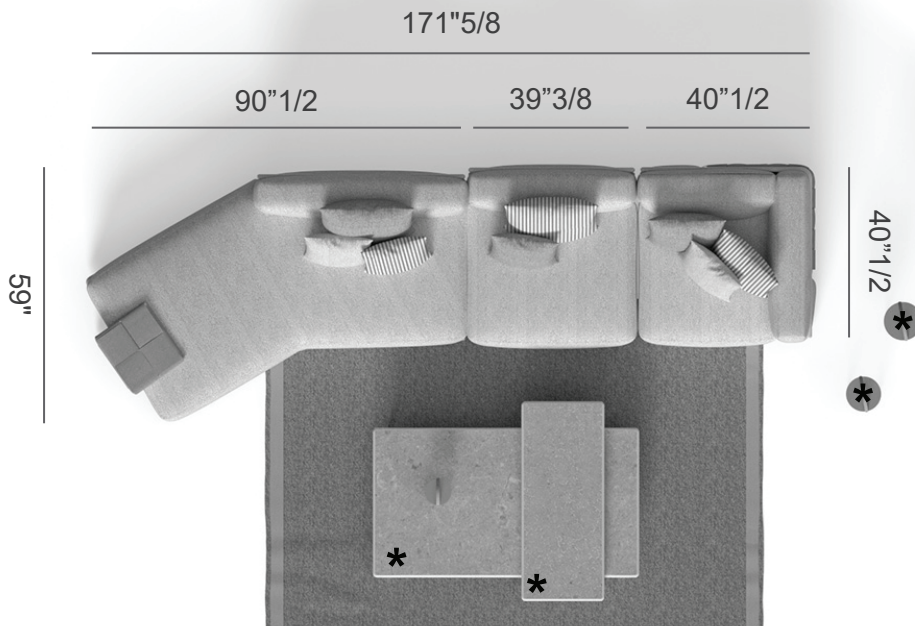

Structure: Aluminum.

Cover: Fabric and Faux Leather.

Tressé

Dimensions

Comp. A: 120"1/2W x 56"1/4D x 25"1/8H
SH: 15"3/8

Weather-resistant

Quick dry foam

Extra elements (not included):

*Tressé Cube
17"3/4W x 17"3/4D x 17"3/4H

*Tressé Coffee Table
63"W x 35"3/8D x 11"7/8H

Tressé

Dimensions

Comp. B: 171"5/8W x 59"D x 25"1/8H
SH: 15"3/8

Weather-resistant

Quick dry foam

Extra elements (not included):

*Tressé Coffee Table
47"1/4W x 19"5/8D x 16"1/2H

*Tressé Coffee Table
63"W x 35"3/8D x 11"7/8H

*Lamps

Rug

Tressé

Dimensions

Comp. C: 159"7/8W x 131"D x 25"1/8H
SH: 15"3/8

Weather-resistant

*Tressé Side Table
15"3/4W x 14"1/2D x 17"H

Rug