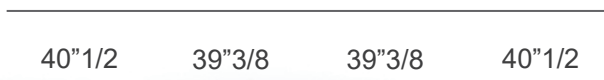

Tressé

Dimensions

Comp. C: 159"7/8W x 131"D x 25"1/8H
SH: 15"3/8

Weather-resistant

Quick dry foam

159"7/8

Extra elements (not included):

*Tressé Coffee Table
47"1/4W x 19"5/8D x 16"1/2H

*Tressé Coffee Table
63"W x 35"3/8D x 11"7/8H

*Tressé Lounge Chair
41"3/4W x 40"1/2D x 25"1/8H

*Tressé Cube Side Table
17"3/4W x 17"3/4D x 17"3/4H

*Tressé Side Table
15"3/4W x 14"1/2D x 17"H

Rug