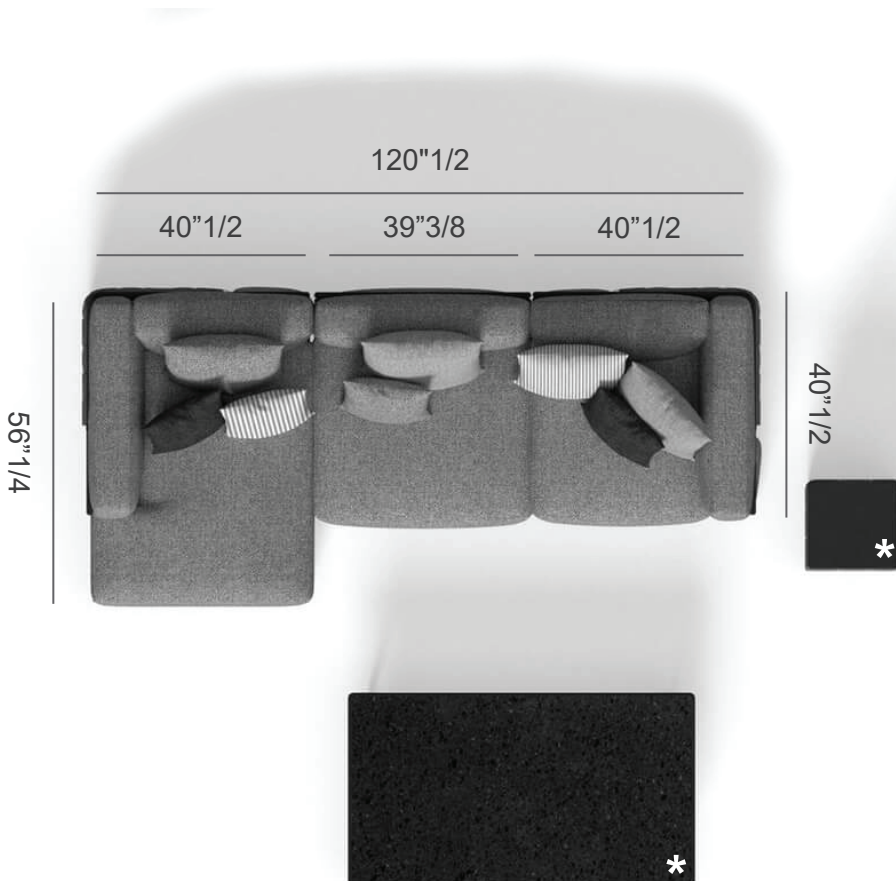

Structure: Aluminum.

Cover: Fabric and Faux Leather.

Tressé

Dimensions

Comp. A: 120"1/2W x 56"1/4D x 25"1/8H
SH: 15"3/8

Weather-resistant

Quick dry foam

Extra elements (not included):

*Tressé Cube
17"3/4W x 17"3/4D x 17"3/4H

*Tressé Coffee Table
63"W x 35"3/8D x 11"7/8H

Tressé

Dimensions

Comp. B: 171"5/8W x 59"D x 25"1/8H
SH: 15"3/8

Weather-resistant

Quick dry foam

Extra elements (not included):

*Tressé Coffee Table
47"1/4W x 19"5/8D x 16"1/2H

*Tressé Coffee Table
63"W x 35"3/8D x 11"7/8H

*Lamps

Rug

Tressé

Dimensions

Comp. C: 159"7/8W x 131"D x 25"1/8H
SH: 15"3/8

Weather-resistant

*Tressé Side Table
15"3/4W x 14"1/2D x 17"H

Rug