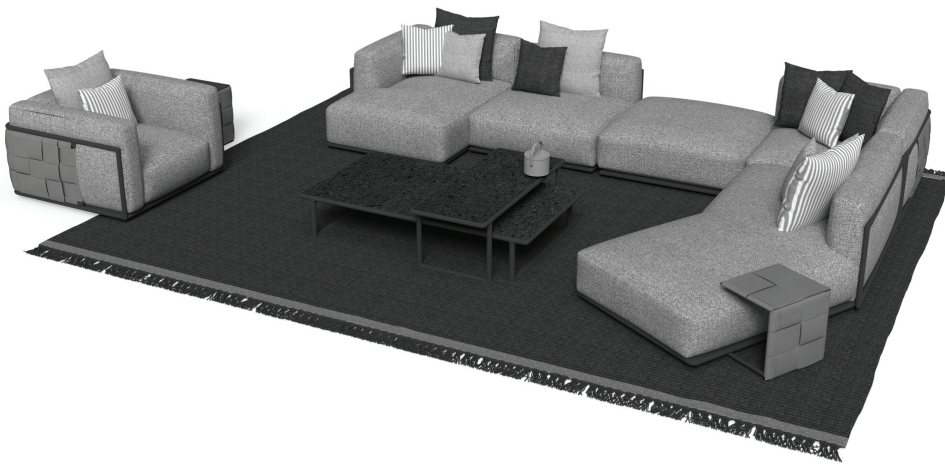

Structure: Aluminum.

Cover: Fabric and Faux Leather.

Tressé

Dimensions

Comp. A: 120"1/2W x 56"1/4D x 25"1/8H
SH: 15"3/8

Weather-resistant

Quick dry foam

Extra elements (not included):

*Tressé Cube
17"3/4W x 17"3/4D x 17"3/4H

*Tressé Coffee Table
63"W x 35"3/8D x 11"7/8H

Tressé

Dimensions

Comp. B: 171"5/8W x 59"D x 25"1/8H
SH: 15"3/8

Weather-resistant

Quick dry foam

Extra elements (not included):

*Tressé Coffee Table
47"1/4W x 19"5/8D x 16"1/2H

*Tressé Coffee Table
63"W x 35"3/8D x 11"7/8H

*Lamps

Rug

Tressé

Dimensions

Comp. C: 159"7/8W x 131"D x 25"1/8H
SH: 15"3/8

Weather-resistant

Quick dry foam

159"7/8

Extra elements (not included):

*Tressé Coffee Table
47"1/4W x 19"5/8D x 16"1/2H

*Tressé Coffee Table
63"W x 35"3/8D x 11"7/8H

*Tressé Lounge Chair
41"3/4W x 40"1/2D x 25"1/8H

*Tressé Cube Side Table
17"3/4W x 17"3/4D x 17"3/4H