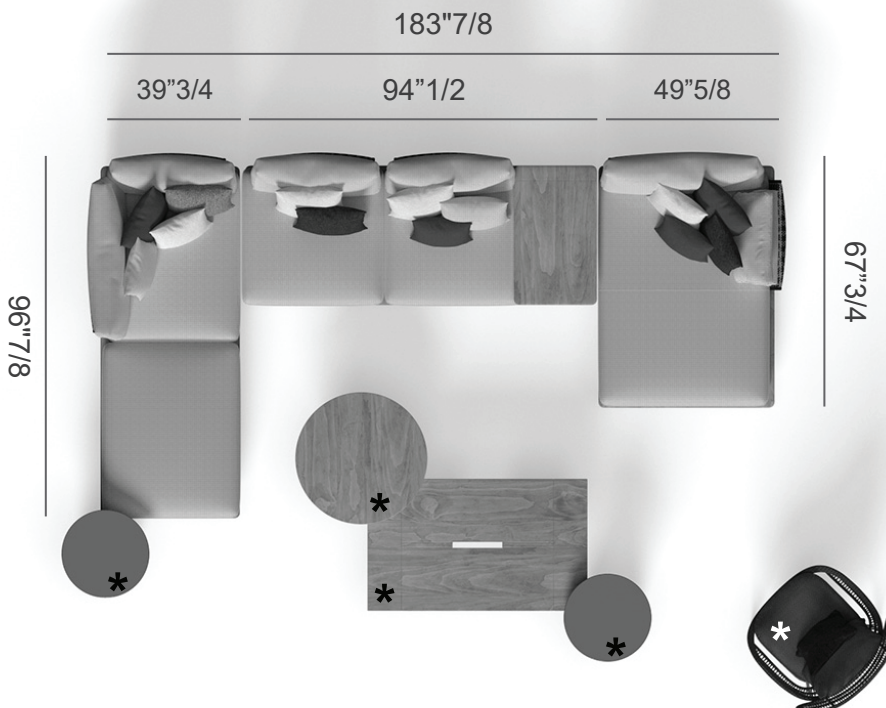

*2x Room Divider

*Lamp

Venice

Dimensions

Comp. C: 172"W x 96"7/8D x 31"1/2H
SH: 16"1/2

Weather-resistant

Quick dry foam

Extra elements (not included):

*Venice Coffee Table
Ø23"5/8 x 17"3/4H

*Venice Coffee Table
Ø35"3/8 x 15"3/4H

*Venice Coffee Table
59"W x 35"3/8D x 13"3/4H

*Venice Lounge Chair
31"1/2W x 31"1/2D x 30"3/8H

*Rug

Venice

Dimensions

Comp. D: 183"7/8W x 96"7/8D x 31"1/2H
SH: 16"1/2

Weather-resistant

Quick dry foam

Extra elements (not included):

- *2x Venice Coffee Table
Ø23"5/8 x 17"3/4H
- *Venice Coffee Table
Ø35"3/8 x 15"3/4H
- *Venice Coffee Table
59"W x 35"3/8D x 13"3/4H
- *Lounge Chair

Venice

Dimensions

Comp. E: 96"7/8W x 39"3/4D x 31"1/2H
SH: 16"1/2

Weather-resistant

Quick dry foam

Extra elements (not included):

*Venice Coffee Table
Ø23"5/8 x 17"3/4H

*2x Venice Coffee Table
Ø35"3/8 x 15"3/4H