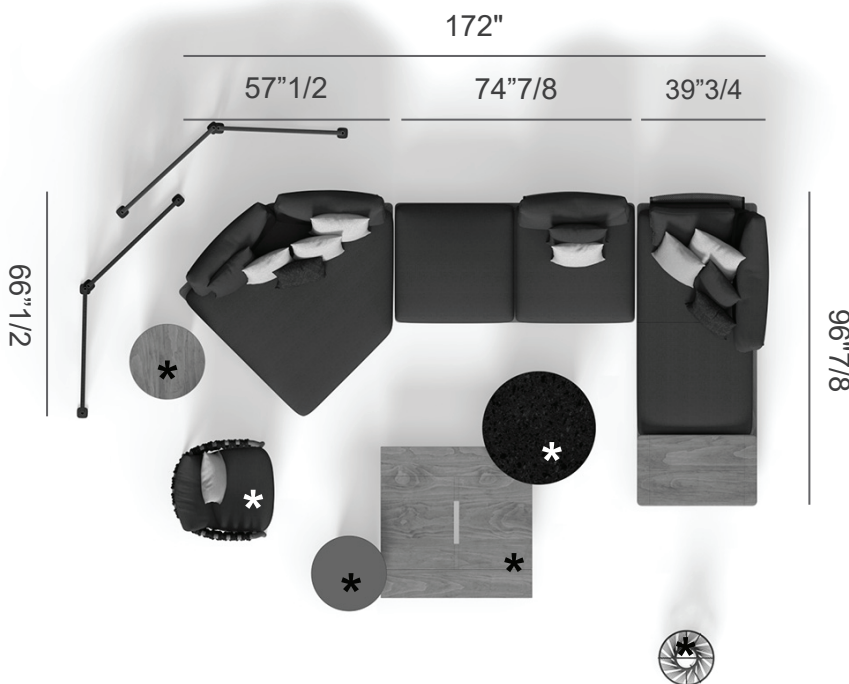

Finishes and materials

Base: Wood.

Cover: Fabric.

Venice

Dimensions

Comp. A: 146"3/8W x 67"3/8D x 31"1/2H
SH: 16"1/2

Weather-resistant

Quick dry foam

Extra elements (not included):

*Venice Coffee Table
Ø23"5/8 x 17"3/4H

*Venice Coffee Table
Ø35"3/8 x 15"3/4H

*Lounge Chair

*Rug

Venice

Dimensions

Comp. B: 172"W x 96"7/8D x 31"1/2H
SH: 16"1/2

Weather-resistant

Quick dry foam

Extra elements (not included):

*2x Venice Coffee Table
Ø23"5/8 x 17"3/4H

*Venice Coffee Table
Ø35"3/8 x 15"3/4H

*Venice Coffee Table
47"1/4W x 47"1/4D x 11"H

*Venice Lounge Chair
31"1/2W x 31"1/2D x 30"3/8H

*2x Room Divider

*Lamp

Venice

Dimensions

Comp. C: 172"W x 96"7/8D x 31"1/2H
SH: 16"1/2

Weather-resistant

Quick dry foam

Extra elements (not included):