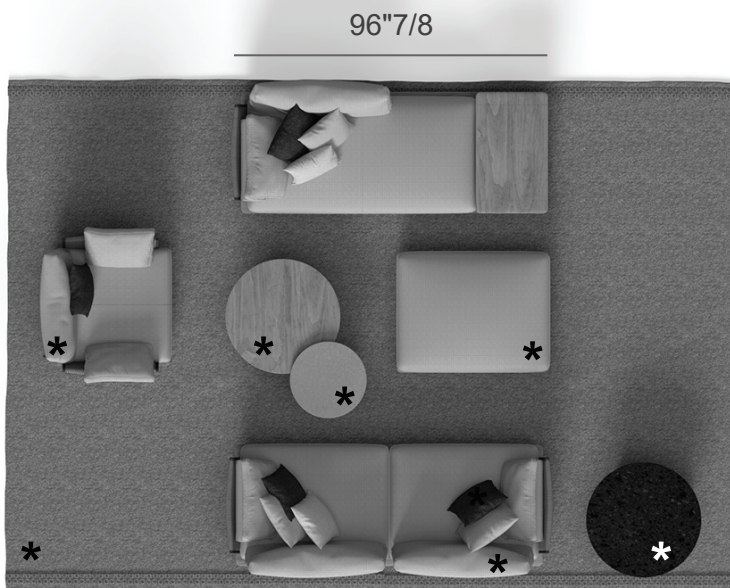

Finishes and materials

Base: Wood.

Cover: Fabric.

Venice

Dimensions

Comp. A: 146"3/8W x 67"3/8D x 31"1/2H
SH: 16"1/2

Weather-resistant

Quick dry foam

*2x Room Divider

*Lamp

Venice

Dimensions

Comp. C: 172"W x 96"7/8D x 31"1/2H
SH: 16"1/2

Weather-resistant

Quick dry foam

Extra elements (not included):

Venice

Dimensions

Comp. E: 96"7/8W x 39"3/4D x 31"1/2H
SH: 16"1/2

Weather-resistant

Quick dry foam

Extra elements (not included):

*Venice Coffee Table
Ø23"5/8 x 17"3/4H

*2x Venice Coffee Table
Ø35"3/8 x 15"3/4H

*Venice Ottoman
59"W x 35"3/8D x 13"3/4H

*Venice Lounge Chair
41"3/4W x 39"3/4D x 31"1/2H

*Venice Sofa
79"1/2W x 39"3/4D x 31"1/2H

*Rug