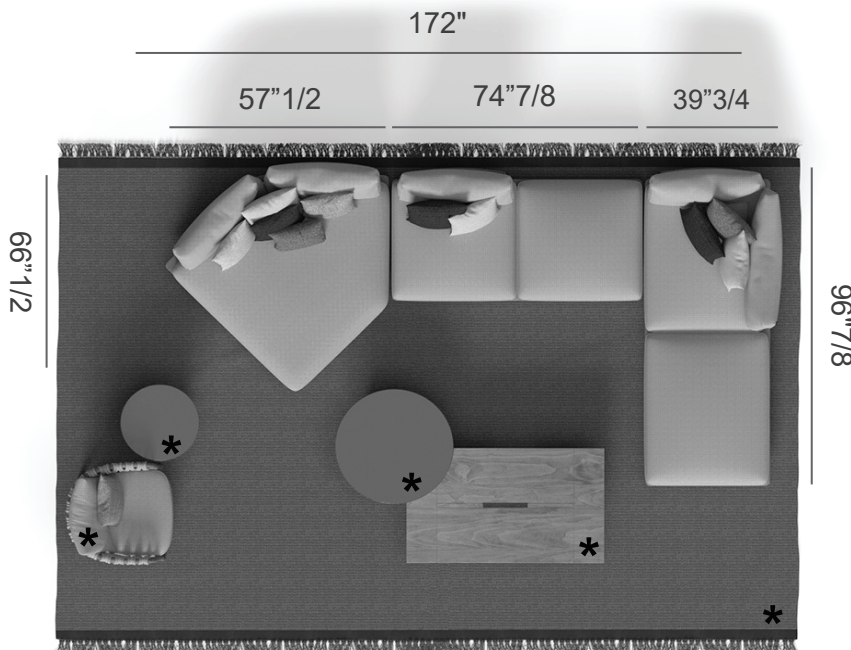

Finishes and materials

Base: Wood.

Cover: Fabric.

Venice

Dimensions

Comp. A: 146"3/8W x 67"3/8D x 31"1/2H
SH: 16"1/2

Weather-resistant

Quick dry foam

*2x Room Divider

*Lamp

Venice

Dimensions

Comp. C: 172"W x 96"7/8D x 31"1/2H
SH: 16"1/2

Weather-resistant

Quick dry foam

Extra elements (not included):

*Venice Coffee Table
Ø23"5/8 x 17"3/4H

*Venice Coffee Table
Ø35"3/8 x 15"3/4H

*Venice Coffee Table
59"W x 35"3/8D x 13"3/4H

*Venice Lounge Chair
31"1/2W x 31"1/2D x 30"3/8H

*Rug

Venice

Dimensions

Comp. D: 183"7/8W x 96"7/8D x 31"1/2H
SH: 16"1/2

Venice

Dimensions

Comp. E: 96"7/8W x 39"3/4D x 31"1/2H
SH: 16"1/2

Weather-resistant

Quick dry foam

Extra elements (not included):

*Venice Coffee Table
Ø23"5/8 x 17"3/4H

*2x Venice Coffee Table
Ø35"3/8 x 15"3/4H