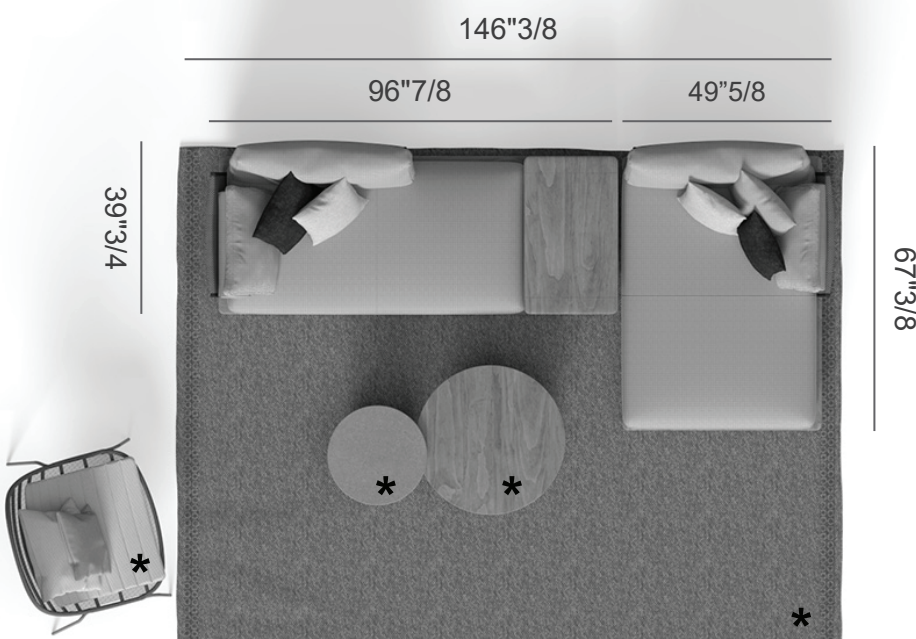

Finishes and materials

Base: Wood.

Cover: Fabric.

Venice

Dimensions

Comp. A: 146"3/8W x 67"3/8D x 31"1/2H
SH: 16"1/2

Weather-resistant

Quick dry foam

Extra elements (not included):

*Venice Coffee Table
Ø23"5/8 x 17"3/4H

*Venice Coffee Table
Ø35"3/8 x 15"3/4H

*Lounge Chair

*Rug

Venice

Dimensions

Comp. B: 172"W x 96"7/8D x 31"1/2H
SH: 16"1/2

*2x Room Divider

*Lamp

Venice

Dimensions

Comp. C: 172"W x 96"7/8D x 31"1/2H
SH: 16"1/2

Weather-resistant

Quick dry foam

Extra elements (not included):

Venice

Dimensions

Comp. E: 96"7/8W x 39"3/4D x 31"1/2H
SH: 16"1/2

Weather-resistant

Quick dry foam

Extra elements (not included):

*Venice Coffee Table
Ø23"5/8 x 17"3/4H

*2x Venice Coffee Table
Ø35"3/8 x 15"3/4H