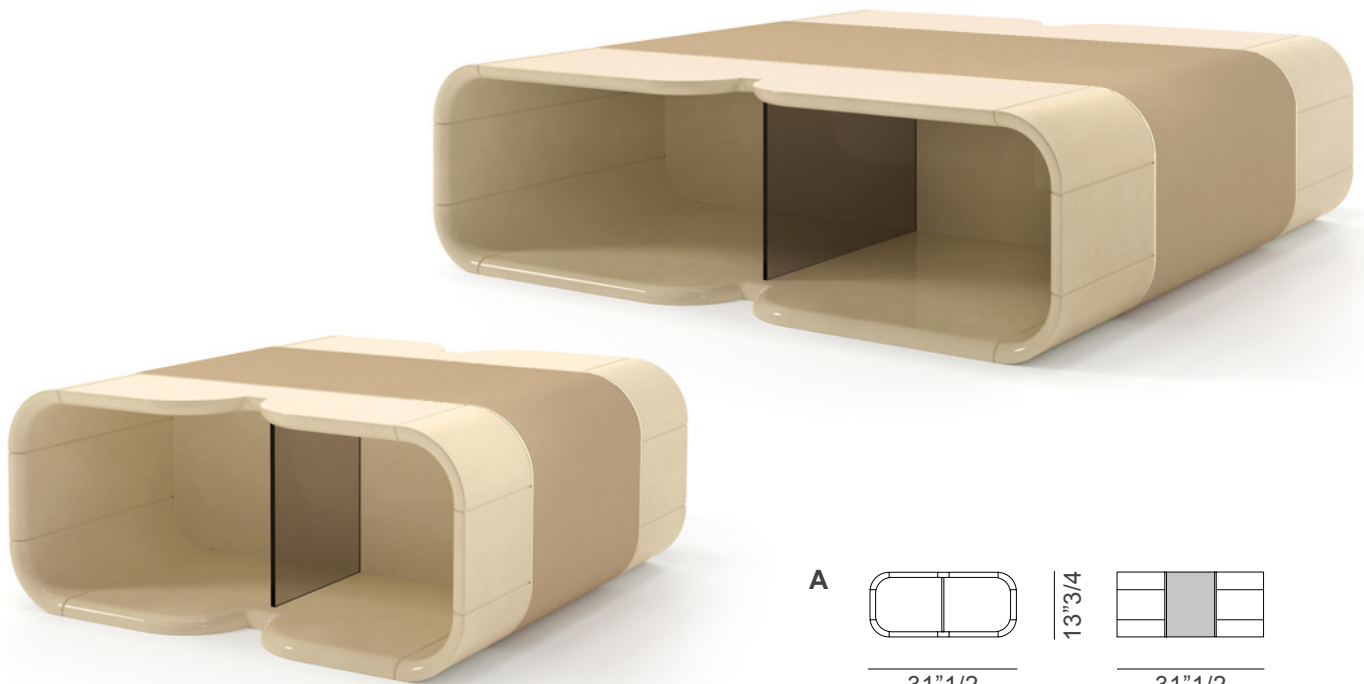

# Madison

*Design: Andrea Bonini*

## Description

Coffee table with structure MDF and plywood, glossy hand-decorated polyester finish, with leather application. Equipped with four compartments separated by two bronzed glass slabs. Metal details Light Gold finish. Made in Italy.

## Dimensions

**A:** 31"1/2W x 31"1/2D x 13"3/4H

**B:** 47"1/4W x 47"1/4D x 13"3/4H