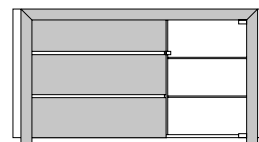

### Dimensions

63"W x 23"5/8D x 34"1/4H

**A:** With 3 leather drawers

63"

**B:** With 1 glass door & 3 leather drawers

63"

34"1/4

23"5/8