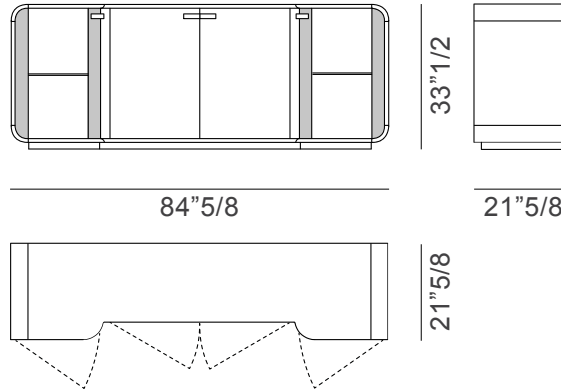

Metal details in Light Gold finish. LED lighting set with or without sensor available on demand. Made in Italy.

Madison

Dimensions

84"5/8W x 21"5/8D x 33"1/2H

Version 1

2 glass doors & 2 wooden doors

Version 2