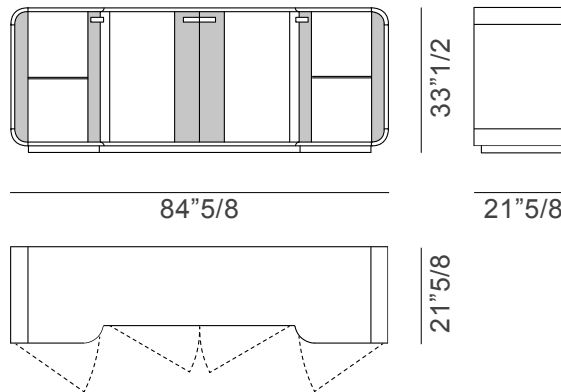

Version 2

2 glass doors & 2 wooden doors with central section in leather