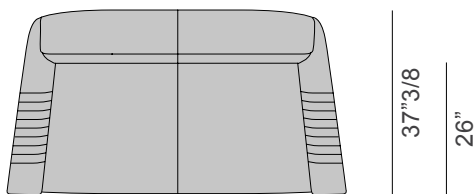

### *Description*

Sofa with structure in solid wood and plywood, with polyurethane foam in different densities. Cushions in polyurethane foam in different densities. Decorative cushions available separately. Pre-upholstery: polyester wadding. Non-removable upholstery in fabric or leather. Available with plain backrest or with vertical embroidery. Printed leathers cannot be embroidered. Plinth base in wood, glossy hand-decorated polyester finish. Decorative details in metal, Light Gold finish. Made in Italy.

### Dimensions

A - 2 seater: 68"7/8W x 37"3/8D x 30"5/8H

*With plain backrest*

*With embroidered backrest*

### Dimensions

B - 2 seater: 82"5/8W x 37"3/8D x 30"5/8H

*With plain backrest*

*With embroidered backrest*

### Dimensions

C - 3 seater: 98"3/8W x 37"3/8D x 30"5/8

*With plain backrest*

*With embroidered backrest*