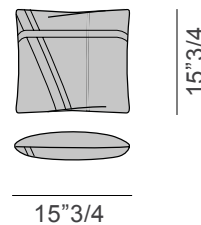

Decorative cushions for the Madison collection (Available separately)

Cushion with diagonal embroidery