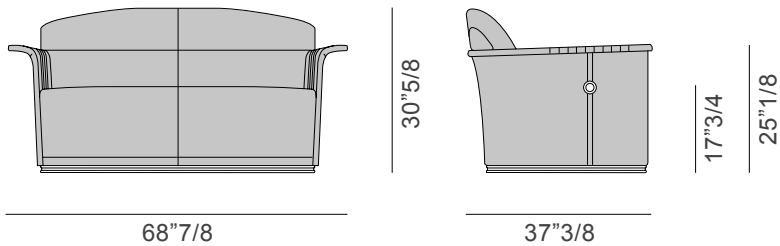

### Dimensions

A - 2 seater: 68"7/8W x 37"3/8D x 30"5/8H

*With plain backrest*

*With embroidered backrest*

### Dimensions

B - 2 seater: 82"5/8W x 37"3/8D x 30"5/8H

*With plain backrest*

*With embroidered backrest*

### Dimensions

C - 3 seater: 98"3/8W x 37"3/8D x 30"5/8

*With plain backrest*

*With embroidered backrest*