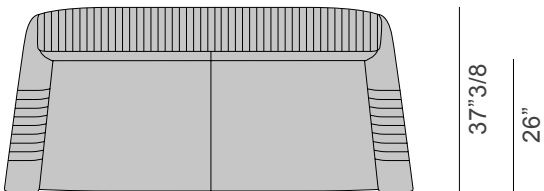

### Dimensions

A - 2 seater: 68"7/8W x 37"3/8D x 30"5/8H

*With plain backrest*

*With embroidered backrest*

### Dimensions

B - 2 seater: 82"5/8W x 37"3/8D x 30"5/8H

*With plain backrest*

*With embroidered backrest*