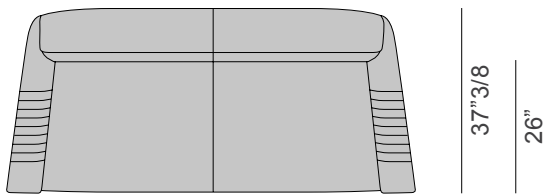

### Dimensions

A - 2 seater: 68"7/8W x 37"3/8D x 30"5/8H

*With plain backrest*

*With embroidered backrest*

### Decorative cushions for the Madison collection (Available separately)

*Cushion with diagonal embroidery*

*Cushion with vertical embroidery*

### Dimensions

B - 2 seater: 82"5/8W x 37"3/8D x 30"5/8H

*With plain backrest*

*With embroidered backrest*

### Dimensions

C - 3 seater: 98"3/8W x 37"3/8D x 30"5/8

*With plain backrest*

*With embroidered backrest*