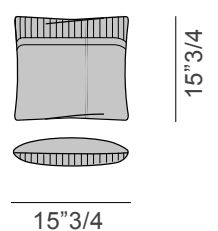

Cushion with vertical embroidery