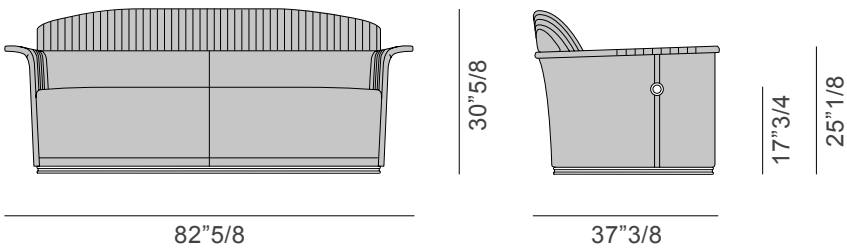

### Dimensions

A - 2 seater: 68"7/8W x 37"3/8D x 30"5/8H

*With plain backrest*

*With embroidered backrest*

### Dimensions

B - 2 seater: 82"5/8W x 37"3/8D x 30"5/8H

*With plain backrest*

*With embroidered backrest*

### Dimensions

C - 3 seater: 98"3/8W x 37"3/8D x 30"5/8

*With plain backrest*

*With embroidered backrest*