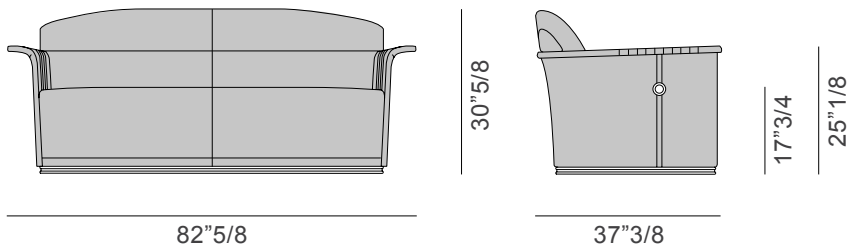

### Dimensions

A - 2 seater: 68"7/8W x 37"3/8D x 30"5/8H

*With plain backrest*

*With embroidered backrest*

### Dimensions

B - 2 seater: 82"5/8W x 37"3/8D x 30"5/8H

*With plain backrest*

*With embroidered backrest*

### Dimensions

C - 3 seater: 98"3/8W x 37"3/8D x 30"5/8

*With plain backrest*

*With embroidered backrest*