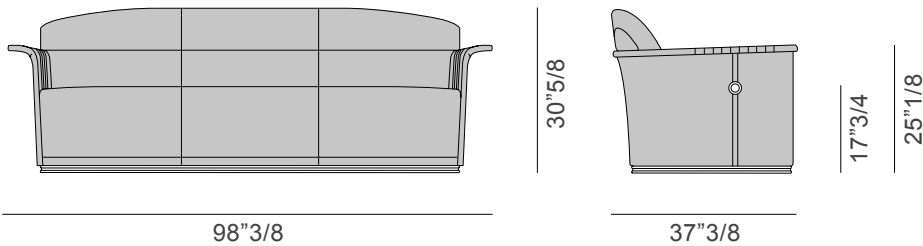

### Dimensions

A - 2 seater: 68"7/8W x 37"3/8D x 30"5/8H

*With plain backrest*

*With embroidered backrest*

### Dimensions

B - 2 seater: 82"5/8W x 37"3/8D x 30"5/8H

*With plain backrest*

*With embroidered backrest*

### Dimensions

C - 3 seater: 98"3/8W x 37"3/8D x 30"5/8

*With plain backrest*

*With embroidered backrest*