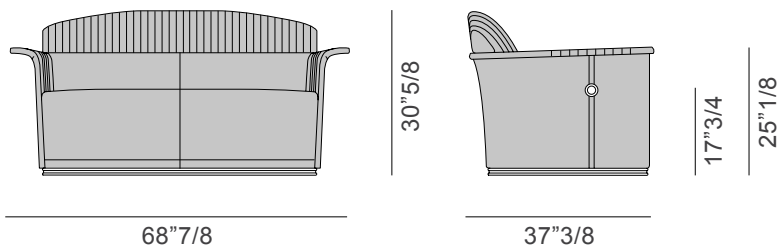

### Dimensions

A - 2 seater: 68"7/8W x 37"3/8D x 30"5/8H

*With plain backrest*

*With embroidered backrest*

### Dimensions

B - 2 seater: 82"5/8W x 37"3/8D x 30"5/8H

*With plain backrest*

*With embroidered backrest*

### Dimensions

C - 3 seater: 98"3/8W x 37"3/8D x 30"5/8

*With plain backrest*

*With embroidered backrest*