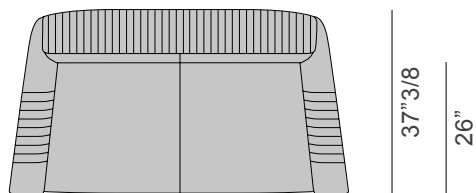

### Dimensions

A - 2 seater: 68"7/8W x 37"3/8D x 30"5/8H

*With plain backrest*

*With embroidered backrest*

### Dimensions

B - 2 seater: 82"5/8W x 37"3/8D x 30"5/8H

*With plain backrest*

*With embroidered backrest*

### Dimensions

C - 3 seater: 98"3/8W x 37"3/8D x 30"5/8

*With plain backrest*

*With embroidered backrest*