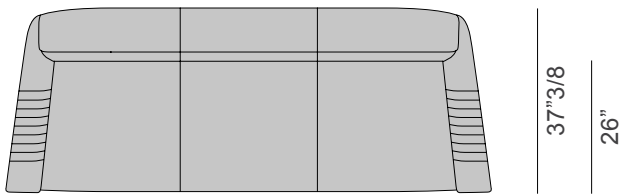

### Dimensions

B - 2 seater: 82"5/8W x 37"3/8D x 30"5/8H

*With plain backrest*

*With embroidered backrest*

#### Decorative cushions for the Madison collection (Available separately)

*Cushion with diagonal embroidery*

*Cushion with vertical embroidery*

### Dimensions

C - 3 seater: 98"3/8W x 37"3/8D x 30"5/8

*With plain backrest*

*With embroidered backrest*