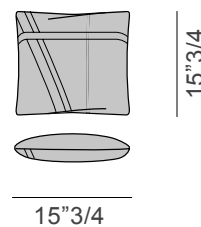

Decorative cushions for the Madison collection (Available separately)

Cushion with diagonal embroidery