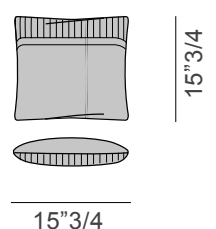

Cushion with vertical embroidery