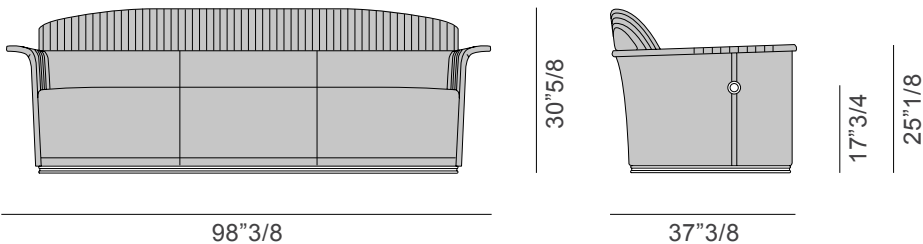

### Dimensions

A - 2 seater: 68"7/8W x 37"3/8D x 30"5/8H

*With plain backrest*

*With embroidered backrest*

### Dimensions

B - 2 seater: 82"5/8W x 37"3/8D x 30"5/8H

*With plain backrest*

*With embroidered backrest*

### Dimensions

C - 3 seater: 98"3/8W x 37"3/8D x 30"5/8

*With plain backrest*

*With embroidered backrest*