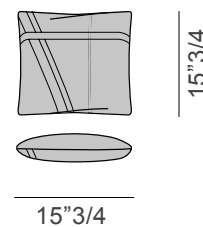

Decorative cushions for the Madison collection (Available separately)

Cushion with diagonal embroidery