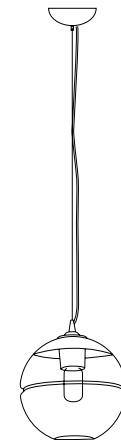

Madison

Design: Andrea Bonini

min. 19"5/8 - Max. 78"3/4

Ø11"7/8

Description

Suspension lamp with glass diffuser and metal details in Light Gold finish. Lighting: one E26 light Max. 60 Watt or LED (not included). Made in Italy.

Dimensions

Ø11"7/8 x 19"5/8H
Max. H: 78"3/4