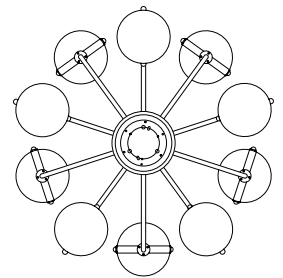

Madison

Design: Andrea Bonini

Description

Suspension lamp with structure in metal, RAL color painted and Light Gold finish. Transparent blown glass diffusers. Lighting: 10x G9 LED Max. 20 Watt (not included). Made in Italy.

Dimensions

Ø28"3/4 x 21"5/8H
min. H: 31"1/2 | Max. H: 78"3/4

Ø28"3/4

Ø28"3/4