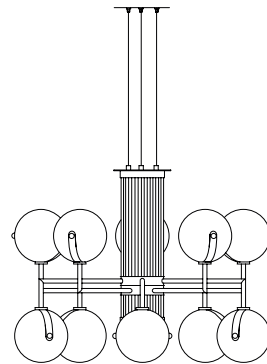

Madison

Design: Andrea Bonini

Description

Suspension lamp with structure in metal, RAL color painted and Light Gold finish. Transparent blown glass diffusers. Lighting: 10x G9 LED Max. 20 Watt (not included). Made in Italy.

Dimensions

Ø28"3/4 x 21"5/8H
min. H: 31"1/2 | Max. H: 78"3/4

Ø28"3/4

Ø28"3/4