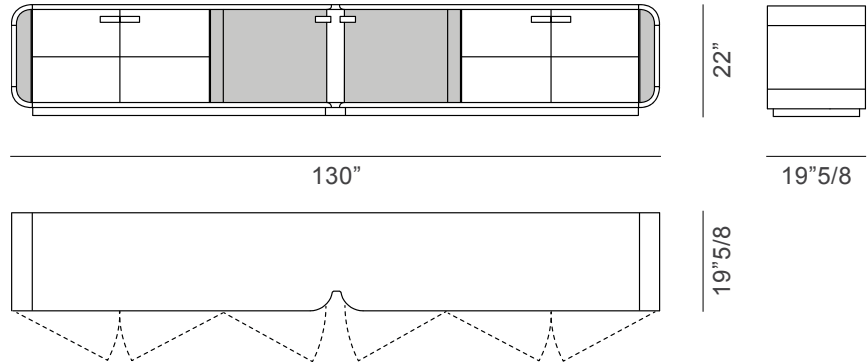

Madison

Dimensions

A: 90"1/2W x 19"5/8D x 22"H

Version 1

2 glass doors & 2 leather doors
with small pillar in wood

Version 2

2 glass doors & 2 leather doors
with small pillar in leather

Version 3

2 glass doors & 2 leather doors
with small pillar in marble

Madison

B: 130"W x 19"5/8D x 22"H

Version 1

4 glass doors & 2 leather doors
with small pillar in wood

Version 2

4 glass doors & 2 leather doors
with small pillar in leather

Dimensions

122"W x 11"D x 67"H