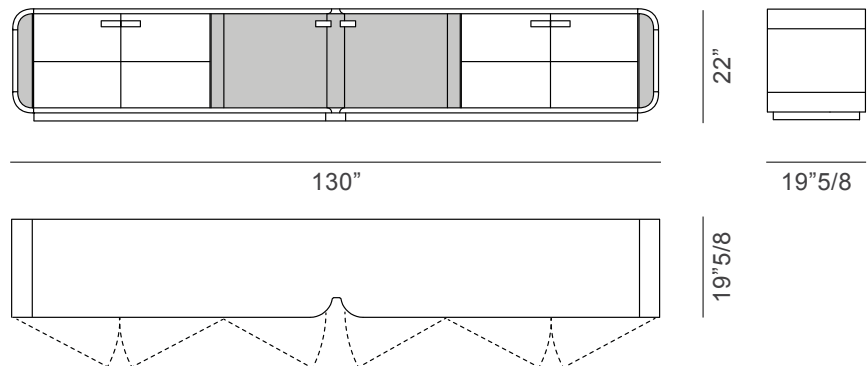

Madison

Dimensions

A: 90"1/2W x 19"5/8D x 22"H

Version 1

2 glass doors & 2 leather doors
with small pillar in wood

Version 2

2 glass doors & 2 leather doors
with small pillar in leather

Version 3

2 glass doors & 2 leather doors
with small pillar in marble

Madison

B: 130"W x 19"5/8D x 22"H

Version 1

4 glass doors & 2 leather doors
with small pillar in wood

Version 2

4 glass doors & 2 leather doors
with small pillar in leather

Dimensions

122"W x 11"D x 67"H