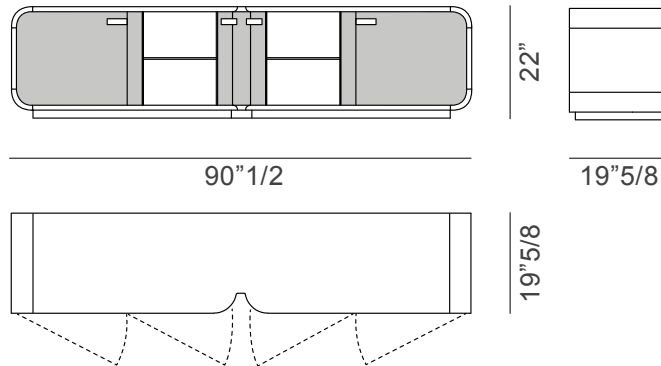

Madison

Dimensions

A: 90"1/2W x 19"5/8D x 22"H

Version 1

2 glass doors & 2 leather doors
with small pillar in wood

Version 2

2 glass doors & 2 leather doors
with small pillar in leather

Version 3

2 glass doors & 2 leather doors
with small pillar in marble

Madison

B: 130"W x 19"5/8D x 22"H

Version 1

4 glass doors & 2 leather doors
with small pillar in wood

Version 2

4 glass doors & 2 leather doors
with small pillar in leather

Dimensions

122"W x 11"D x 67"H