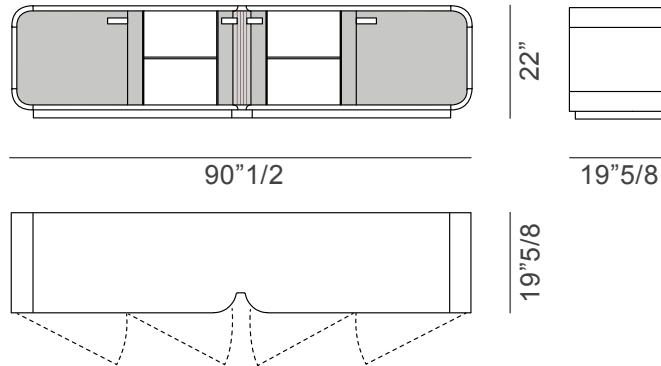

Madison

Dimensions

A: 90"1/2W x 19"5/8D x 22"H

Version 1

2 glass doors & 2 leather doors
with small pillar in wood

Version 2

2 glass doors & 2 leather doors
with small pillar in leather

Version 3

2 glass doors & 2 leather doors
with small pillar in marble

Madison

B: 130"W x 19"5/8D x 22"H

Version 1

4 glass doors & 2 leather doors
with small pillar in wood

Version 2

4 glass doors & 2 leather doors
with small pillar in leather

Dimensions

122"W x 11"D x 67"H