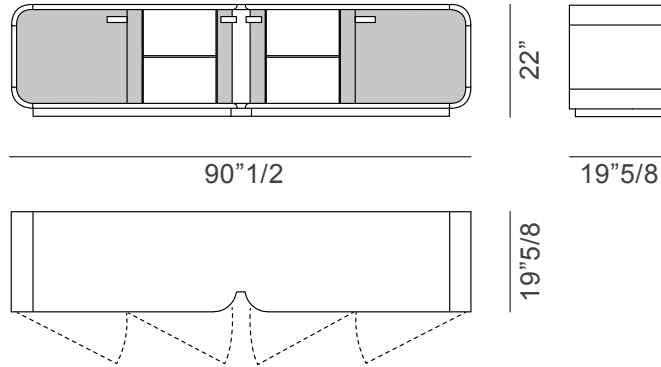

Both sizes include a central pillar available in the following versions:

1. In wood, glossy hand-decorated polyester finish
2. With leather application
3. In plain or shaped marble

Metal decorative details and handles in Light Gold finish.
LED lighting set with or without sensor available on demand.
A matching TV panel is available for Size B. Made in Italy.

Madison

Dimensions

A: 90"1/2W x 19"5/8D x 22"H

Version 1

2 glass doors & 2 leather doors
with small pillar in wood

Version 2

2 glass doors & 2 leather doors
with small pillar in leather

Version 3

2 glass doors & 2 leather doors
with small pillar in marble

Madison

B: 130"W x 19"5/8D x 22"H

Version 1

4 glass doors & 2 leather doors
with small pillar in wood

Version 2

4 glass doors & 2 leather doors
with small pillar in leather

Dimensions

122"W x 11"D x 67"H