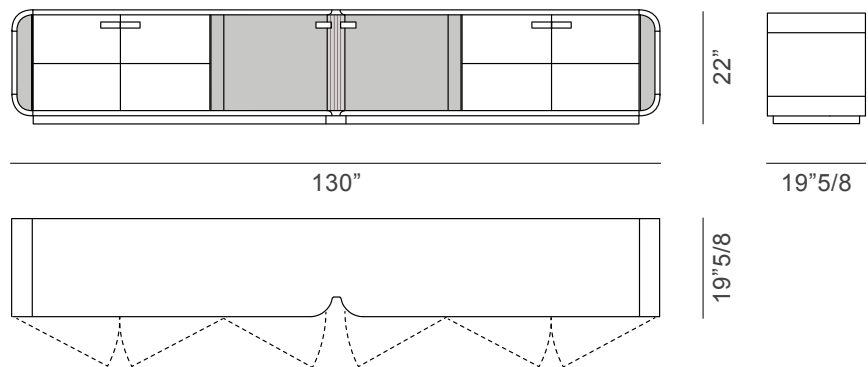

Version 3

4 glass doors & 2 leather doors
with small pillar in marble