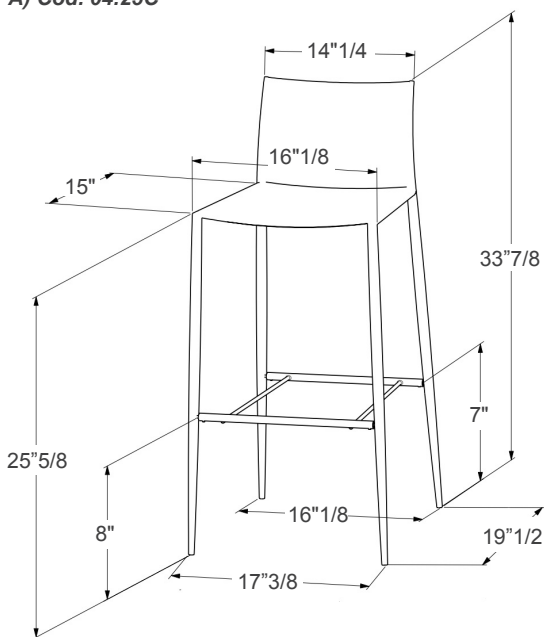

Dimensions

A) 17"3/8W x 19"1/2D x 33"7/8H - **Seat height: 25"5/8**

B) 17"3/8W x 19"5/8D x 37"1/4H - **Seat height: 29"1/2**

Finishes & Materials

Cover: Hide Leather.

Footrest: Metal.

A) Cod. 04.25C

B) Cod. 04.26C