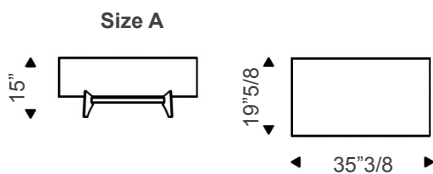

### *Description*

Coffee table in ceramic Marmi matt Portoro (KM07), matt Borghini Calacatta (KM18) or Colosseo (KM21). Base in titanium (GFM11) or bronze (GFM18) embossed lacquered steel  
Made in Italy.

### *Dimensions*

**Size A:** 35"3/8W x 19"5/8D x 15"H

**Size B:** 46"3/8W x 19"5/8D x 15"H