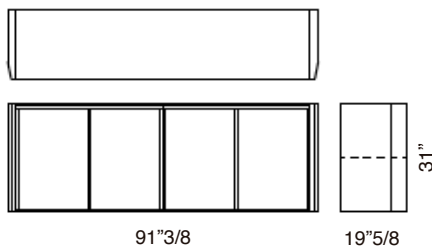

De-symetria

Design: Luca Scacchetti

Description

The luxury De-Symetria sideboard comes with the top & sides in premium wood veneer.

The drawers and file are available covered in fine saddle leather.

The front doors come in the same wood as the top & sides.

The handles are always in polished aluminum.
Perfect addition to any elegant space.

Made in Italy.

Dimensions:

91"3/8W x 19"5/8D x 31"H

DESYM1341CC:

Top & sides in wood and
sides edges in leather.

Drawers and doors: