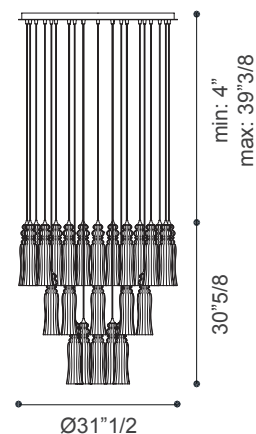

The design draws inspiration from the decoration of a trimming, creating a perfect fusion of timeless craftsmanship and contemporary innovation.

Made in Italy.

Dimensions

With 30 pendants: Ø31"1/2 x 30"5/8
+ Cable & Canopy (min: 4" - max: 39"3/8)

With 80 pendants: Ø31"1/2 x 49"1/4
+ Cable & Canopy (min: 4" - max: 39"3/8)

Light Source (110V):

30 pendants: 30W - 3440 lumen - 3000K - CRI>80

40 pendants: 41W - 4900 lumen - 3000K - CRI>80

With 30 pendants